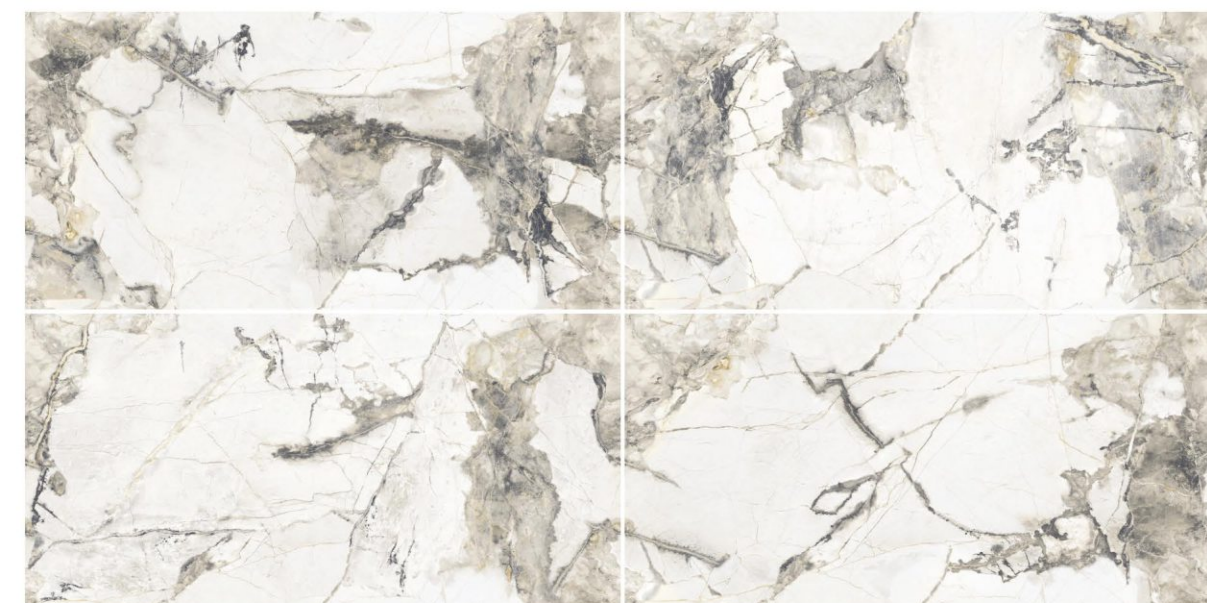

Horizontal

INVISIBAL PEARL

Size
60x120cm

Finish
Glossy

Random
04 Faces

JETTO

Vivid colors with a glossy touch showcase energetic charm.

Size
60x120cm