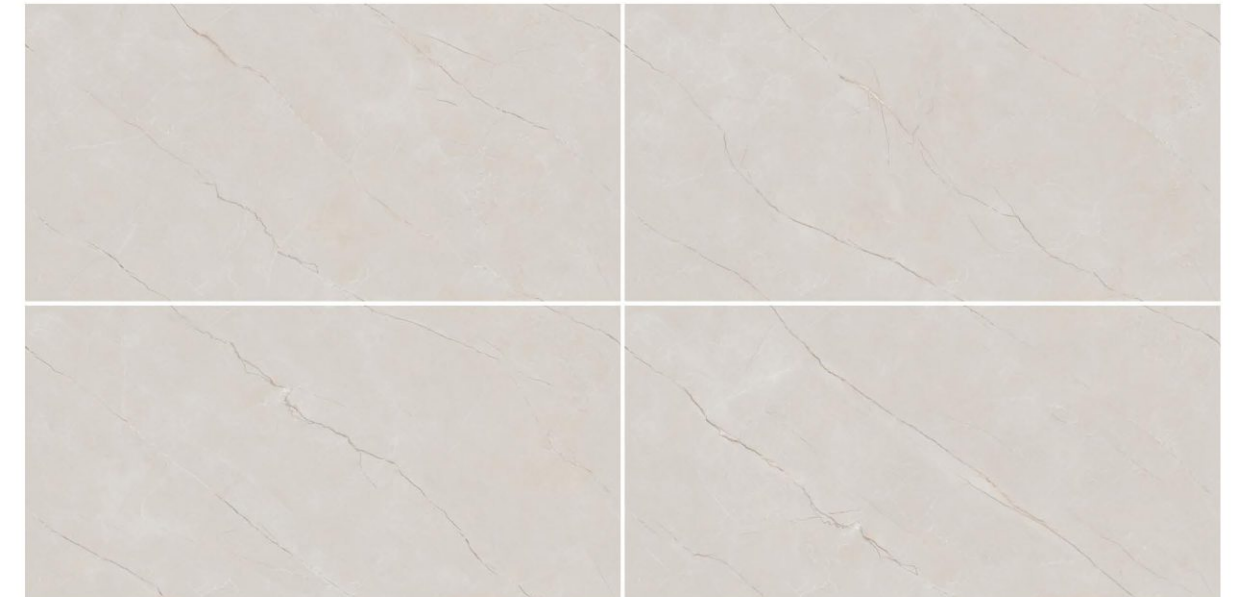

Possibility - 2

Horizontal