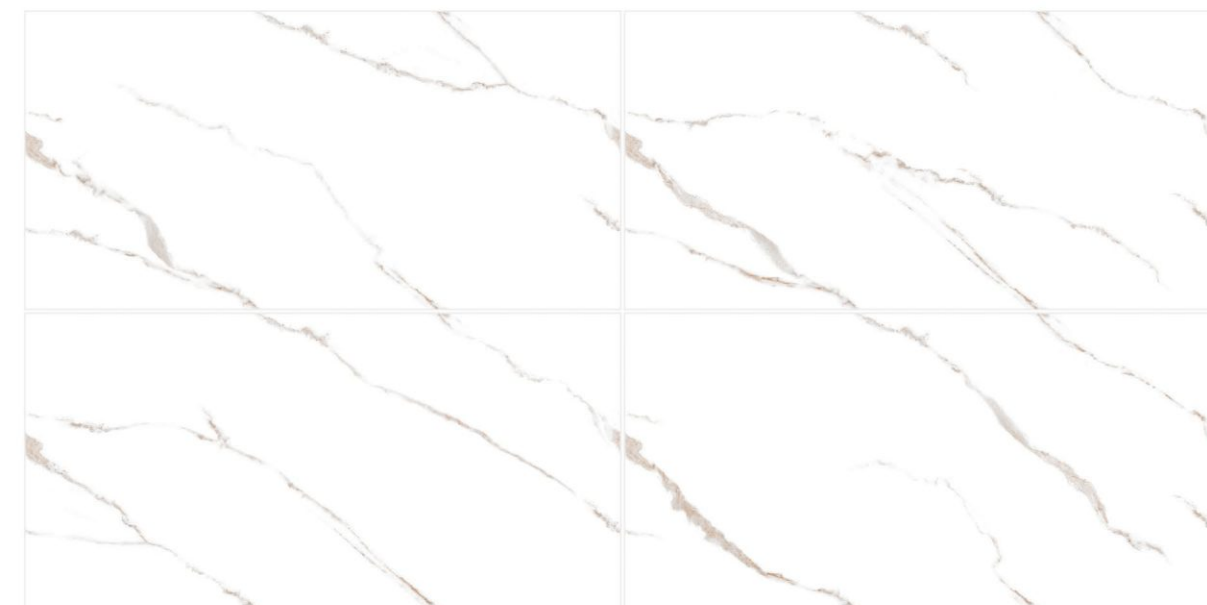

Possibility - 2

Horizontal