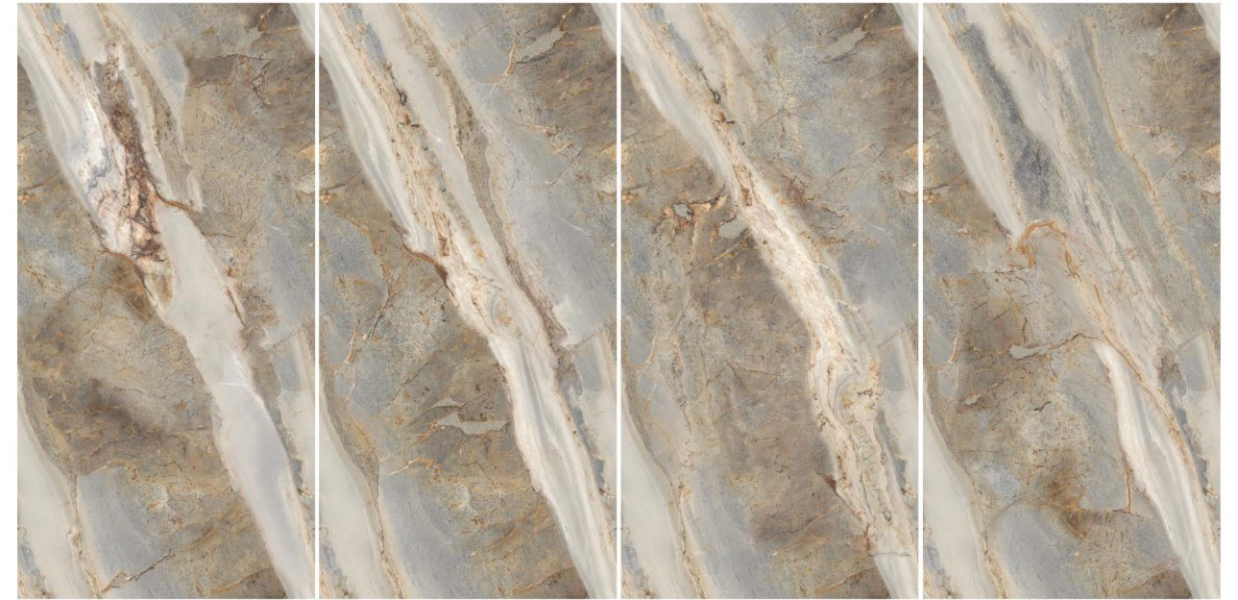

ROMA

The dazzling shades with eye catchy designs transform the ambiance into art.

Size
60x120cm

Finish
Glossy

Random
04 Faces

Possibility - 1

Verticle