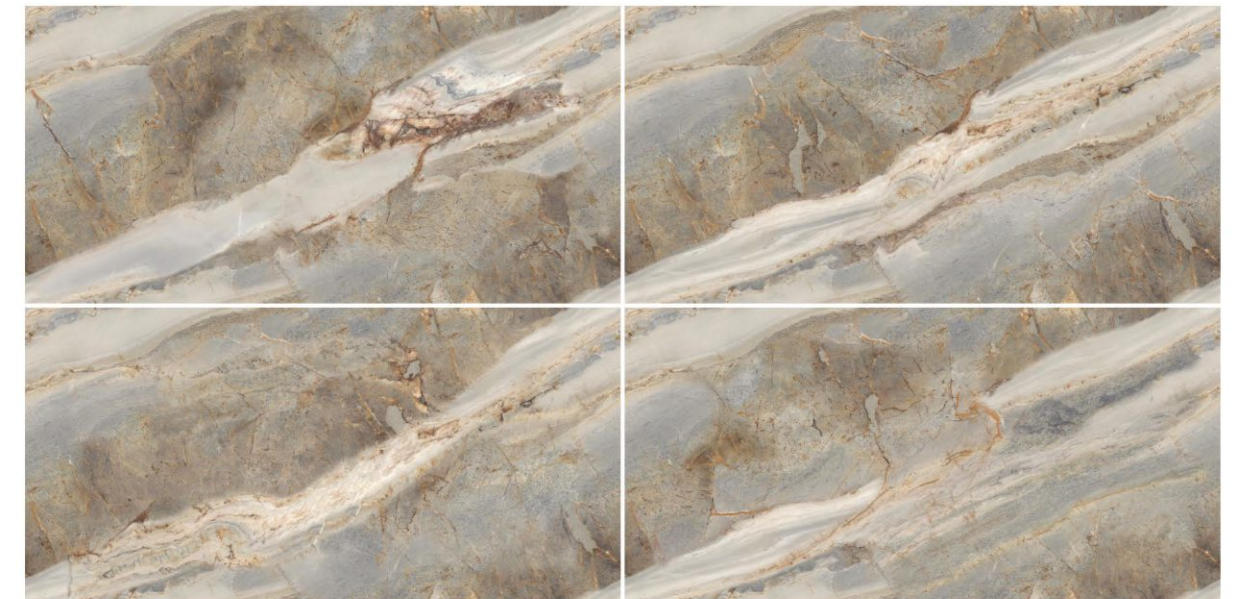

Possibility - 1

Verticle

Possibility - 2

Horizontal

ROMA IMPERIALE

Size
60x120cm

Finish
Glossy

Random
04 Faces