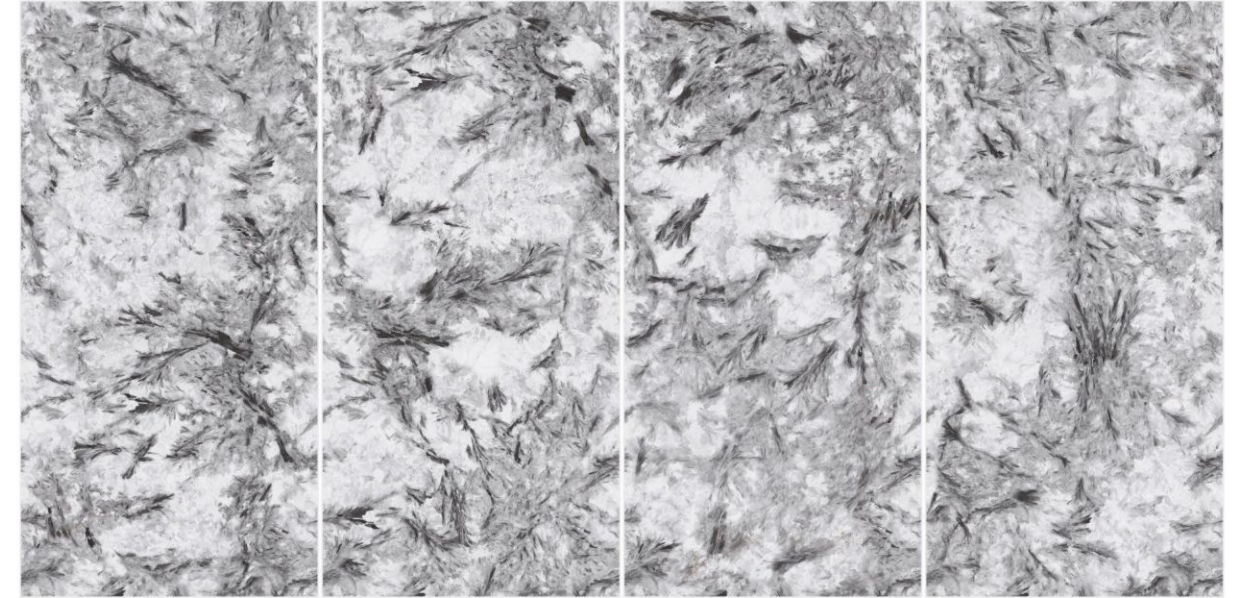

WELLS

Brilliant Finish with Sublime Shade
make a Wonderful space.

Size
60x120cm

Finish
Glossy

Random
04 Faces

Possibility - 1

Verticle