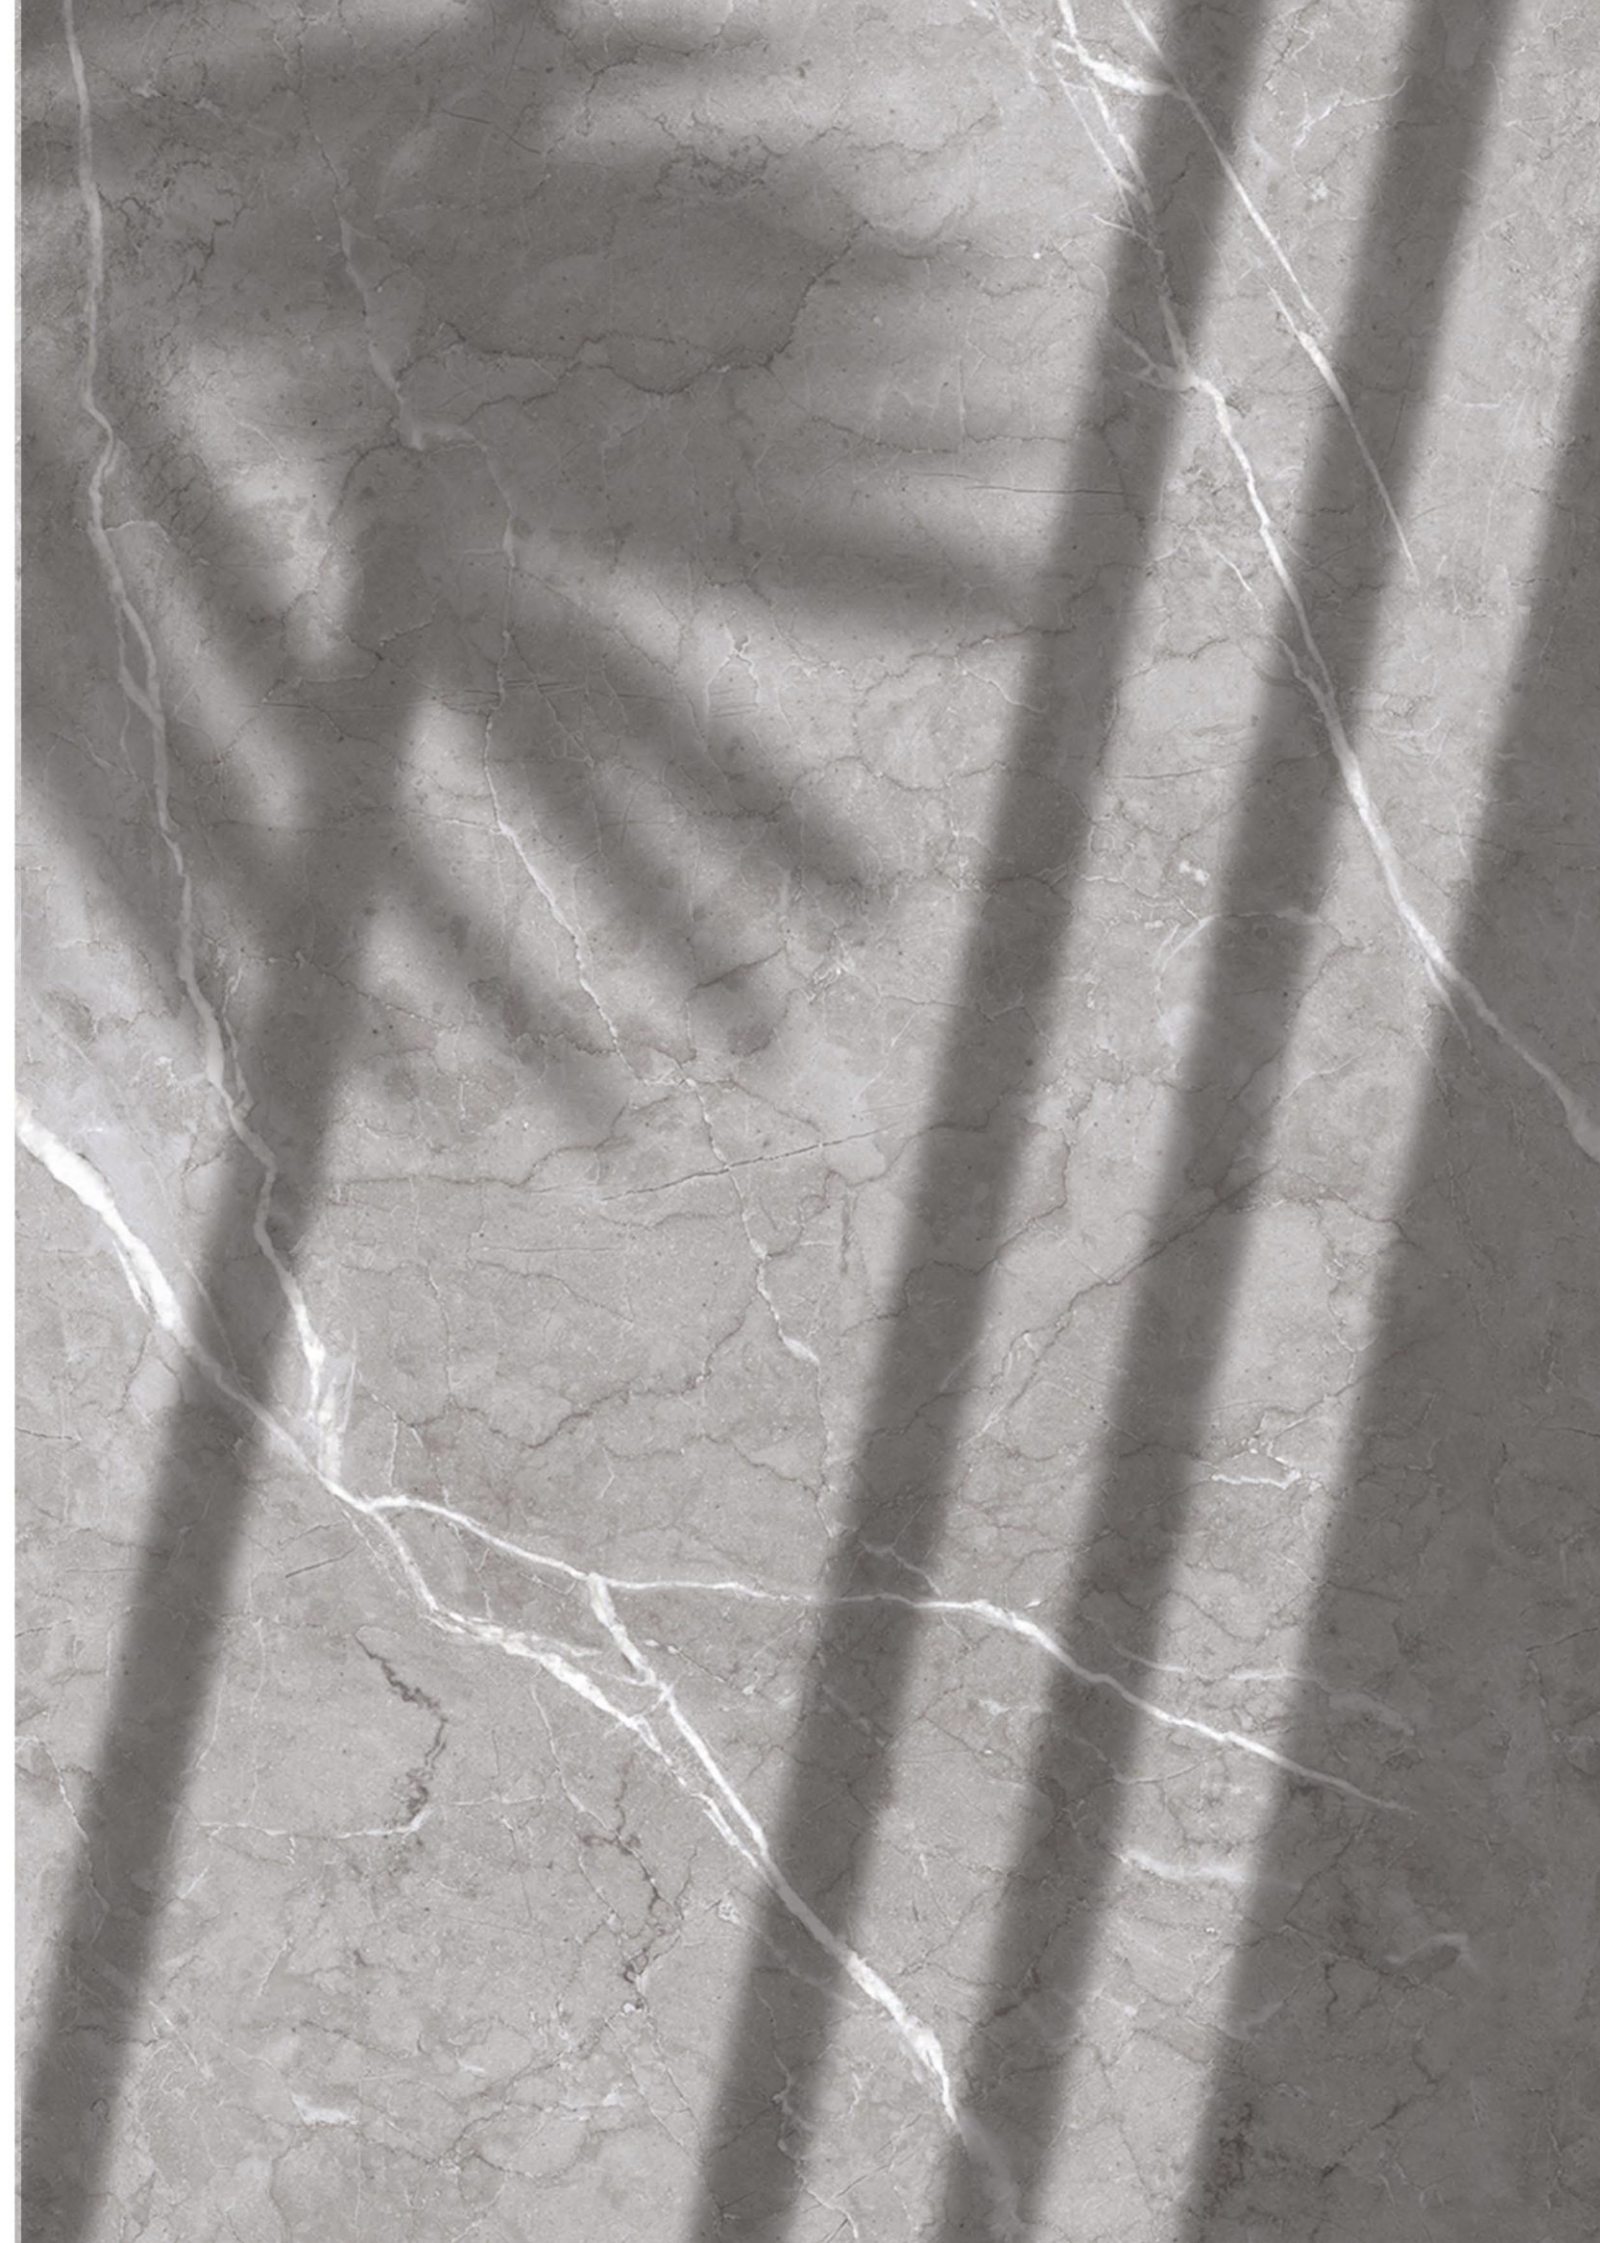

ANTIQUÉ WHITE