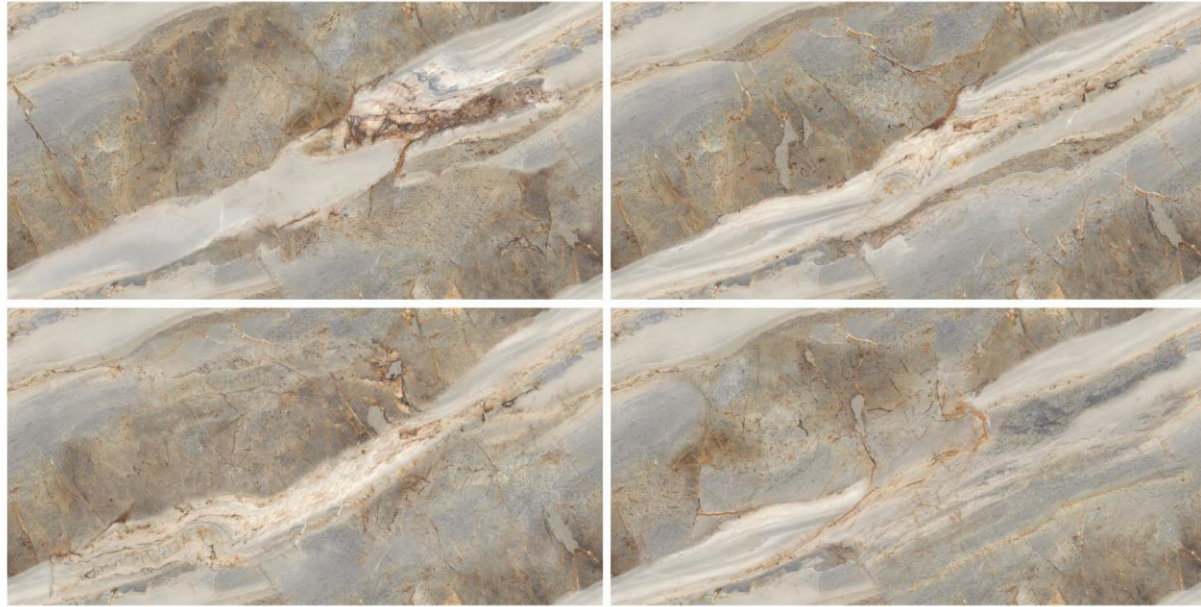

Possibility - 1

Verticle

Possibility - 2

Horizontal

ROMA IMPERIALE

Size
60x120cm

Finish
Glossy

Random
04 Faces