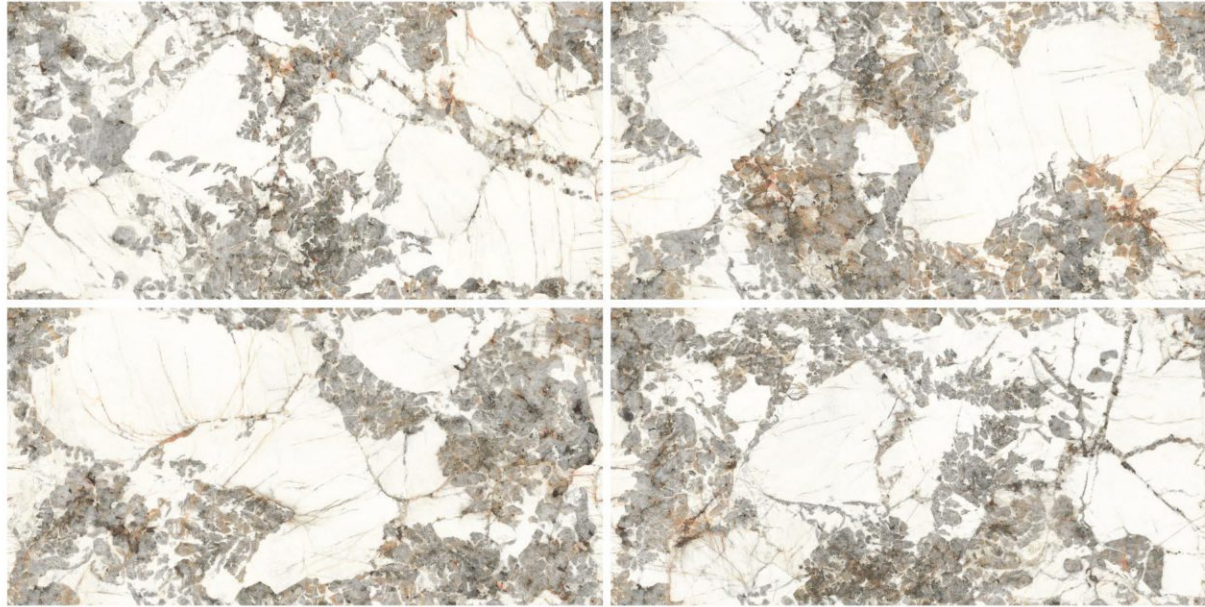

MITRAL

Size
60x120cm

Finish
Glossy

Random
04 Faces