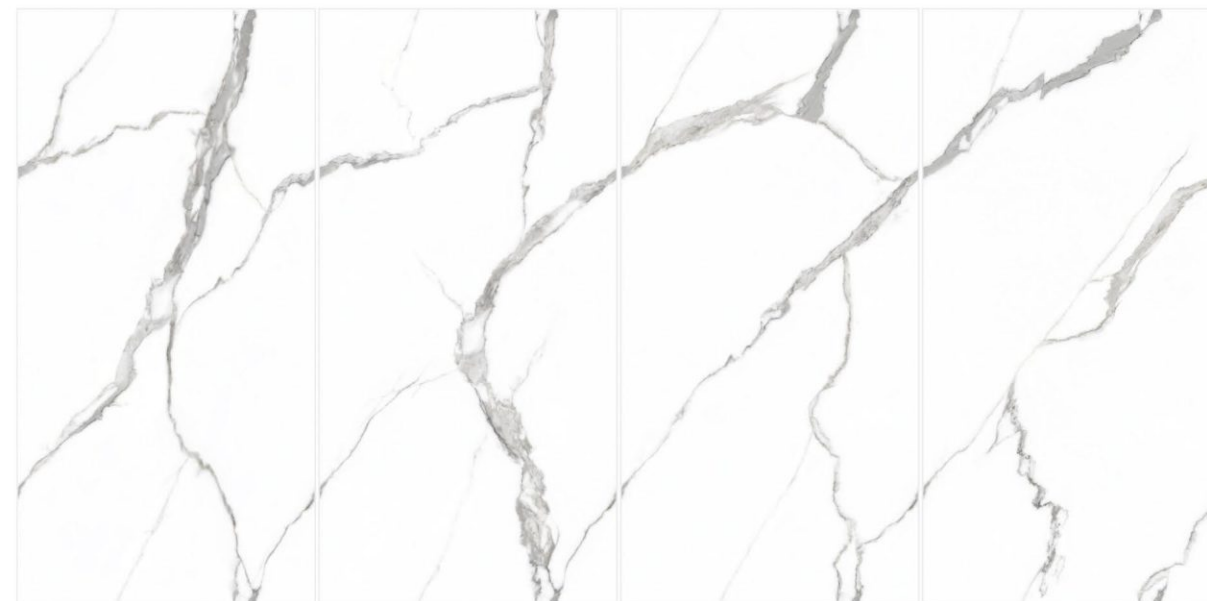

STATUARIO

It sparkles with a glossy sheen & intricate designs that wow all.

Size
60x120cm

Finish
Glossy

Random
04 Faces

Possibility - 1

Verticle