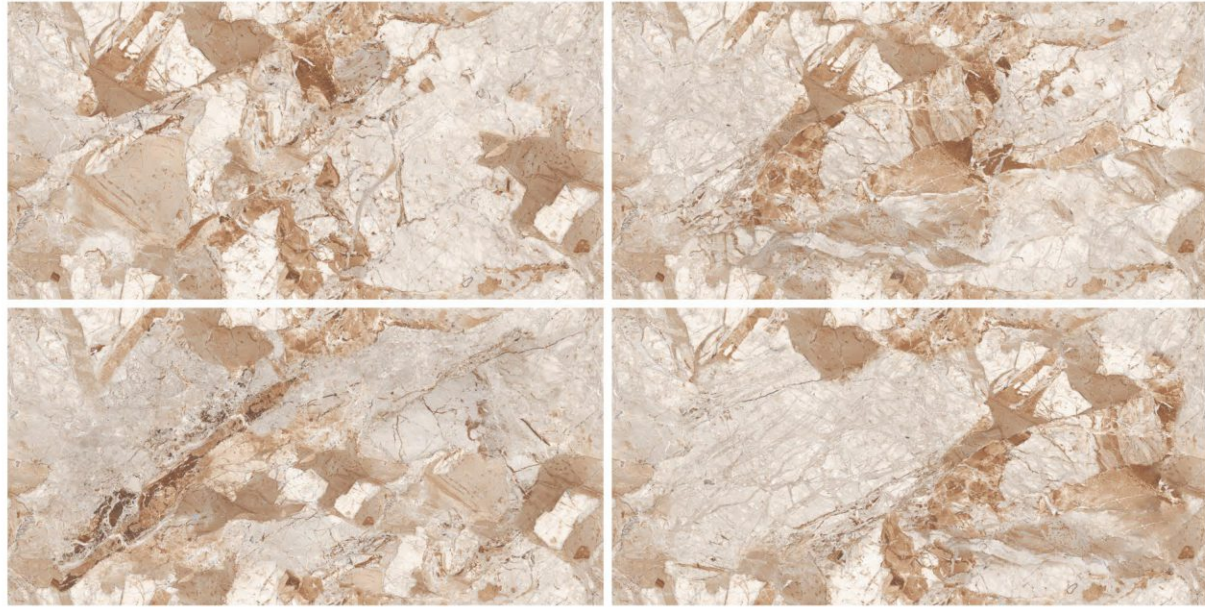

Verticle

Possibility - 2

Horizontal

BRECCIA PERK

BRECCIA ROSY

CENT

Fantastic design with Glorious texture makes a statement of class.

Size
60x120cm