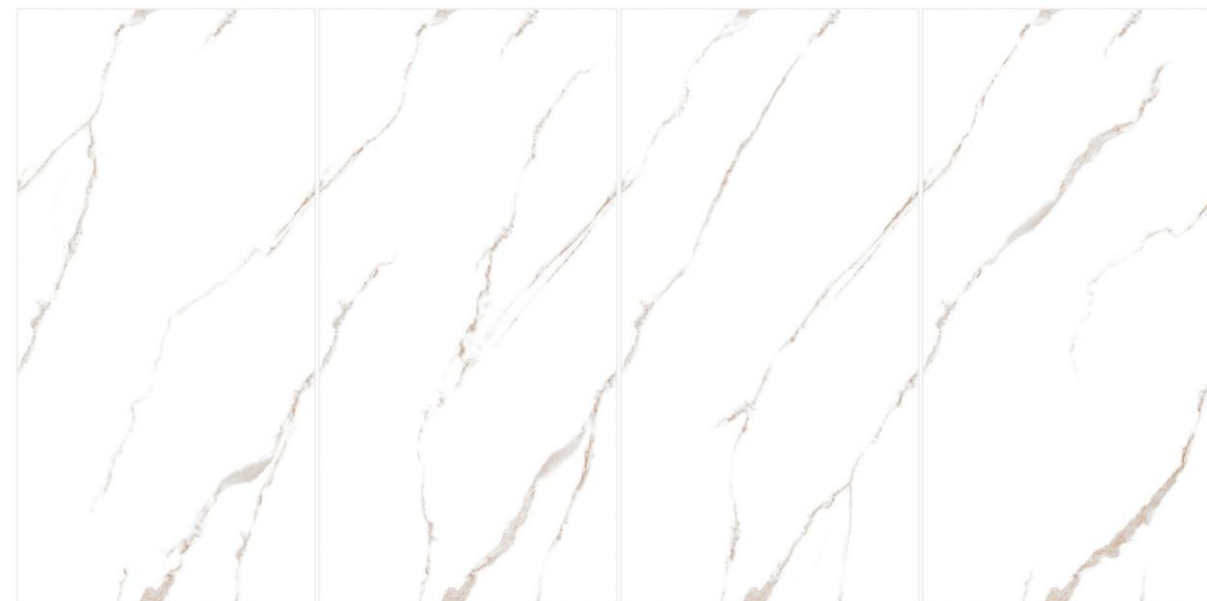

RELIC LIGHT

SATUARIO

Brilliant pattern with epic shade is a testament to fine craftsmanship.

Size
60x120cm

Finish
Glossy

Random
04 Faces

Possibility - 1

Verticle