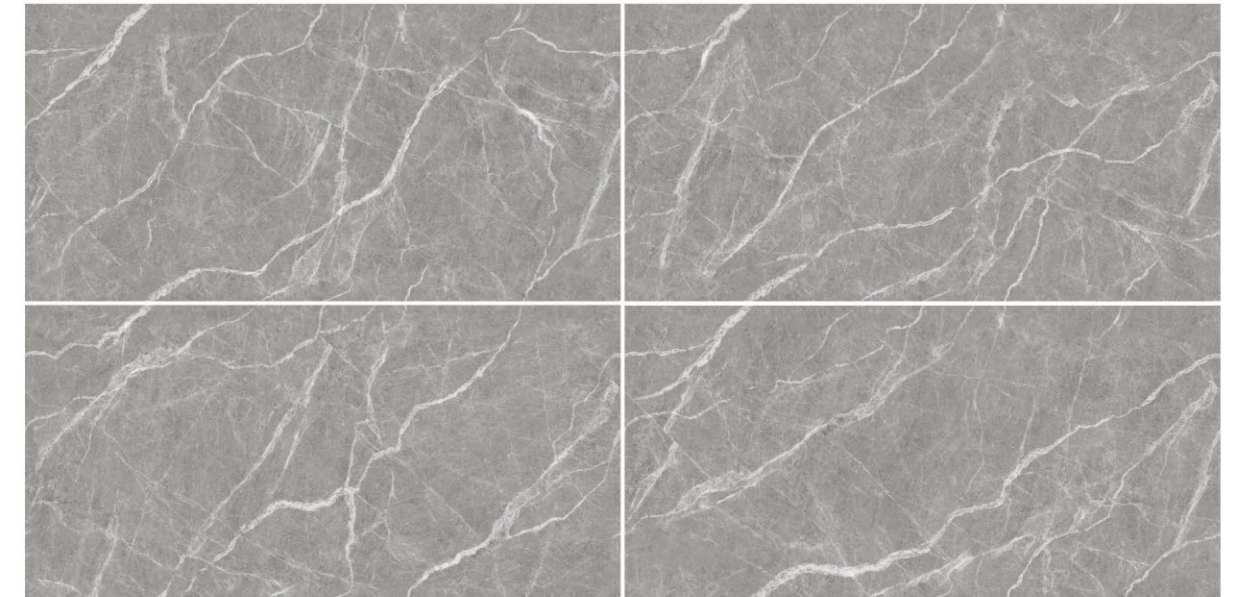

Possibility - 2

Horizontal