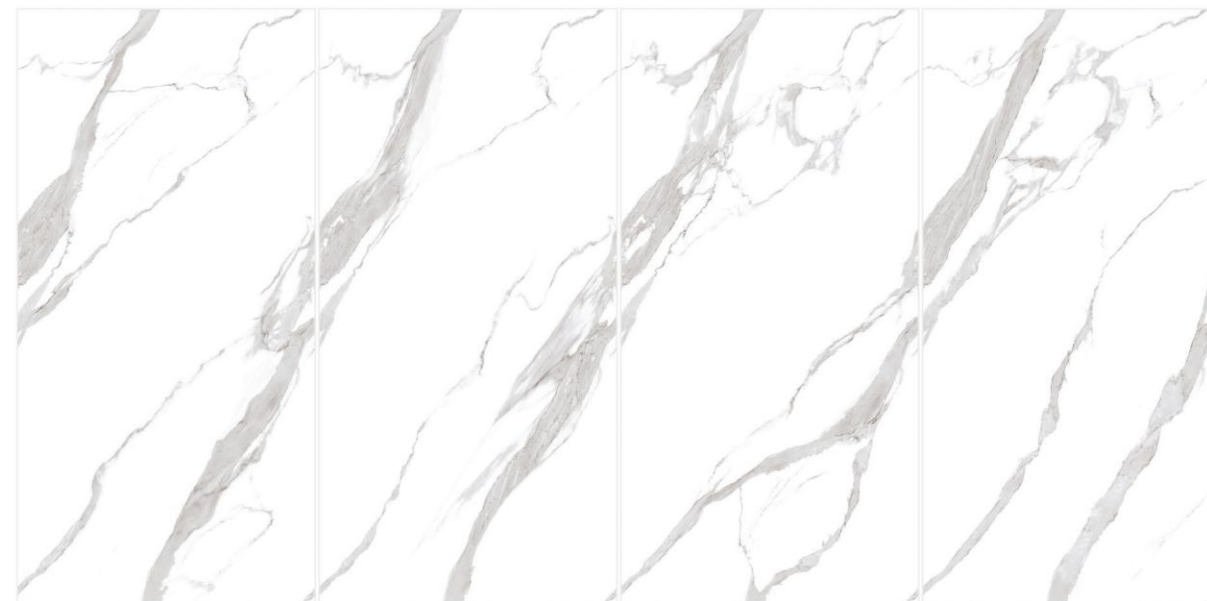

Verticle

Possibility - 2

Horizontal

STATUARIO SELECT

Size
60x120cm

Finish
Glossy

Random
04 Faces

SUPREME