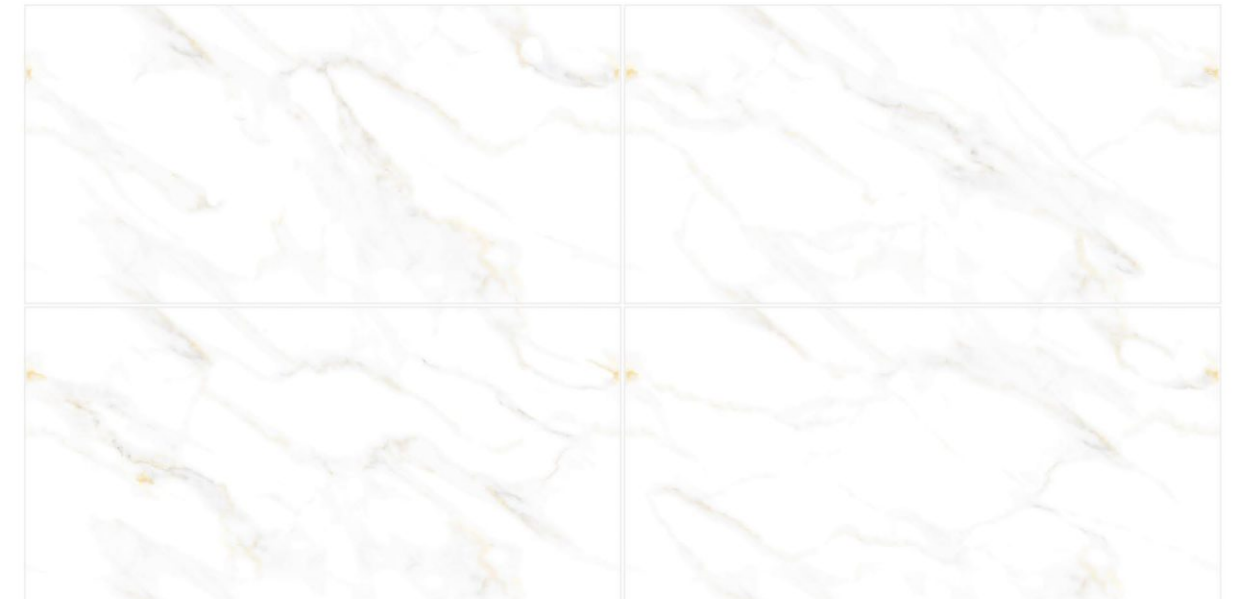

Possibility - 2

Horizontal