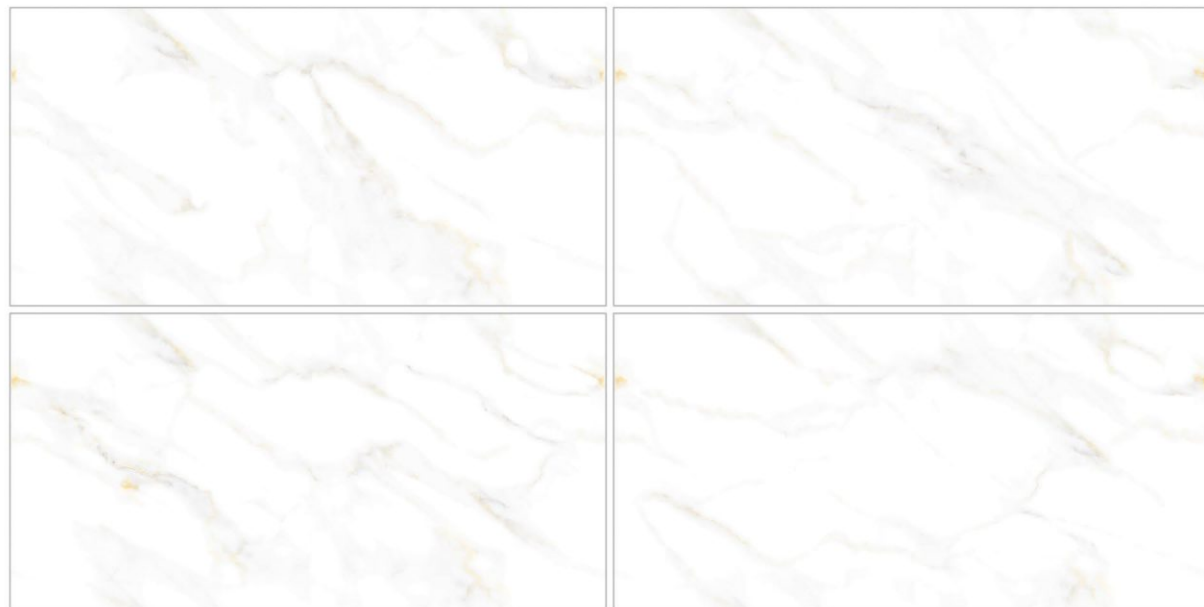

STATUARIO SHINE

Size
60x120cm

Finish
Glossy

Random
04 Faces