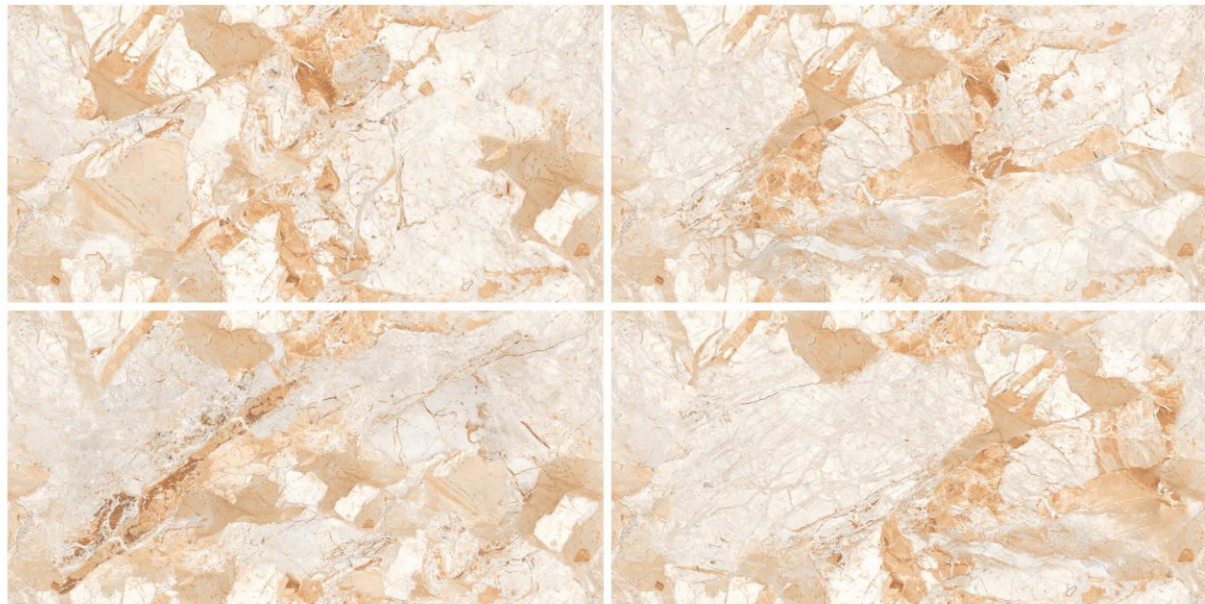

Verticle

Possibility - 2

Horizontal

BRECCIA PERK

BRECCIA ROSY

CENT

Fantastic design with Glorious texture makes a statement of class.

Size
60x120cm