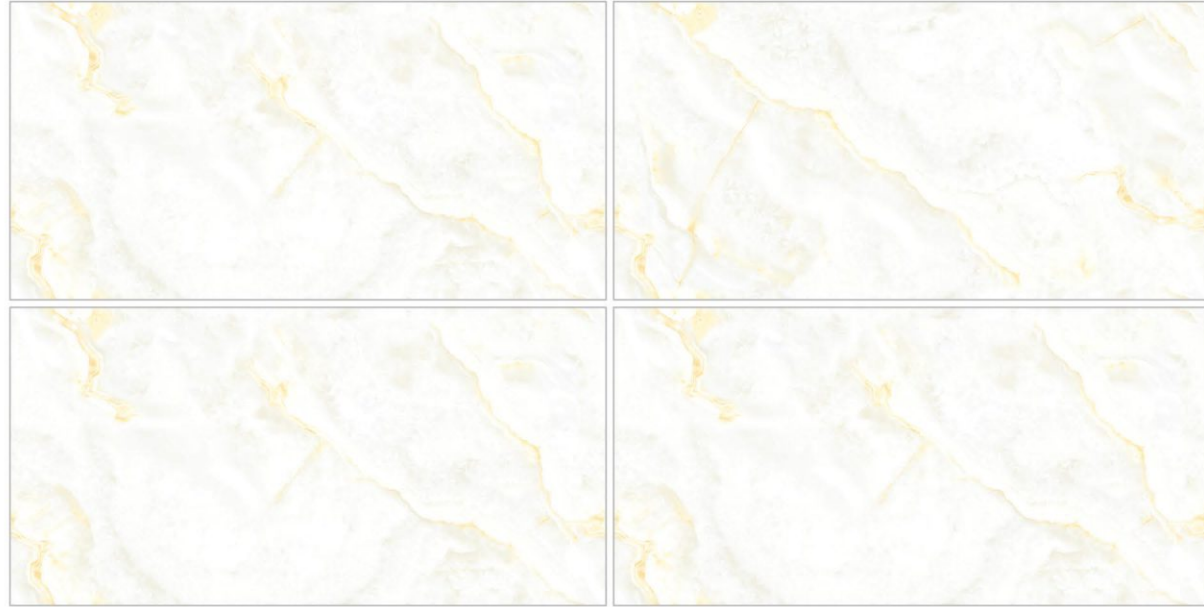

ONYX SEED

Size
60x120cm

Finish
Glossy

Random
03 Faces