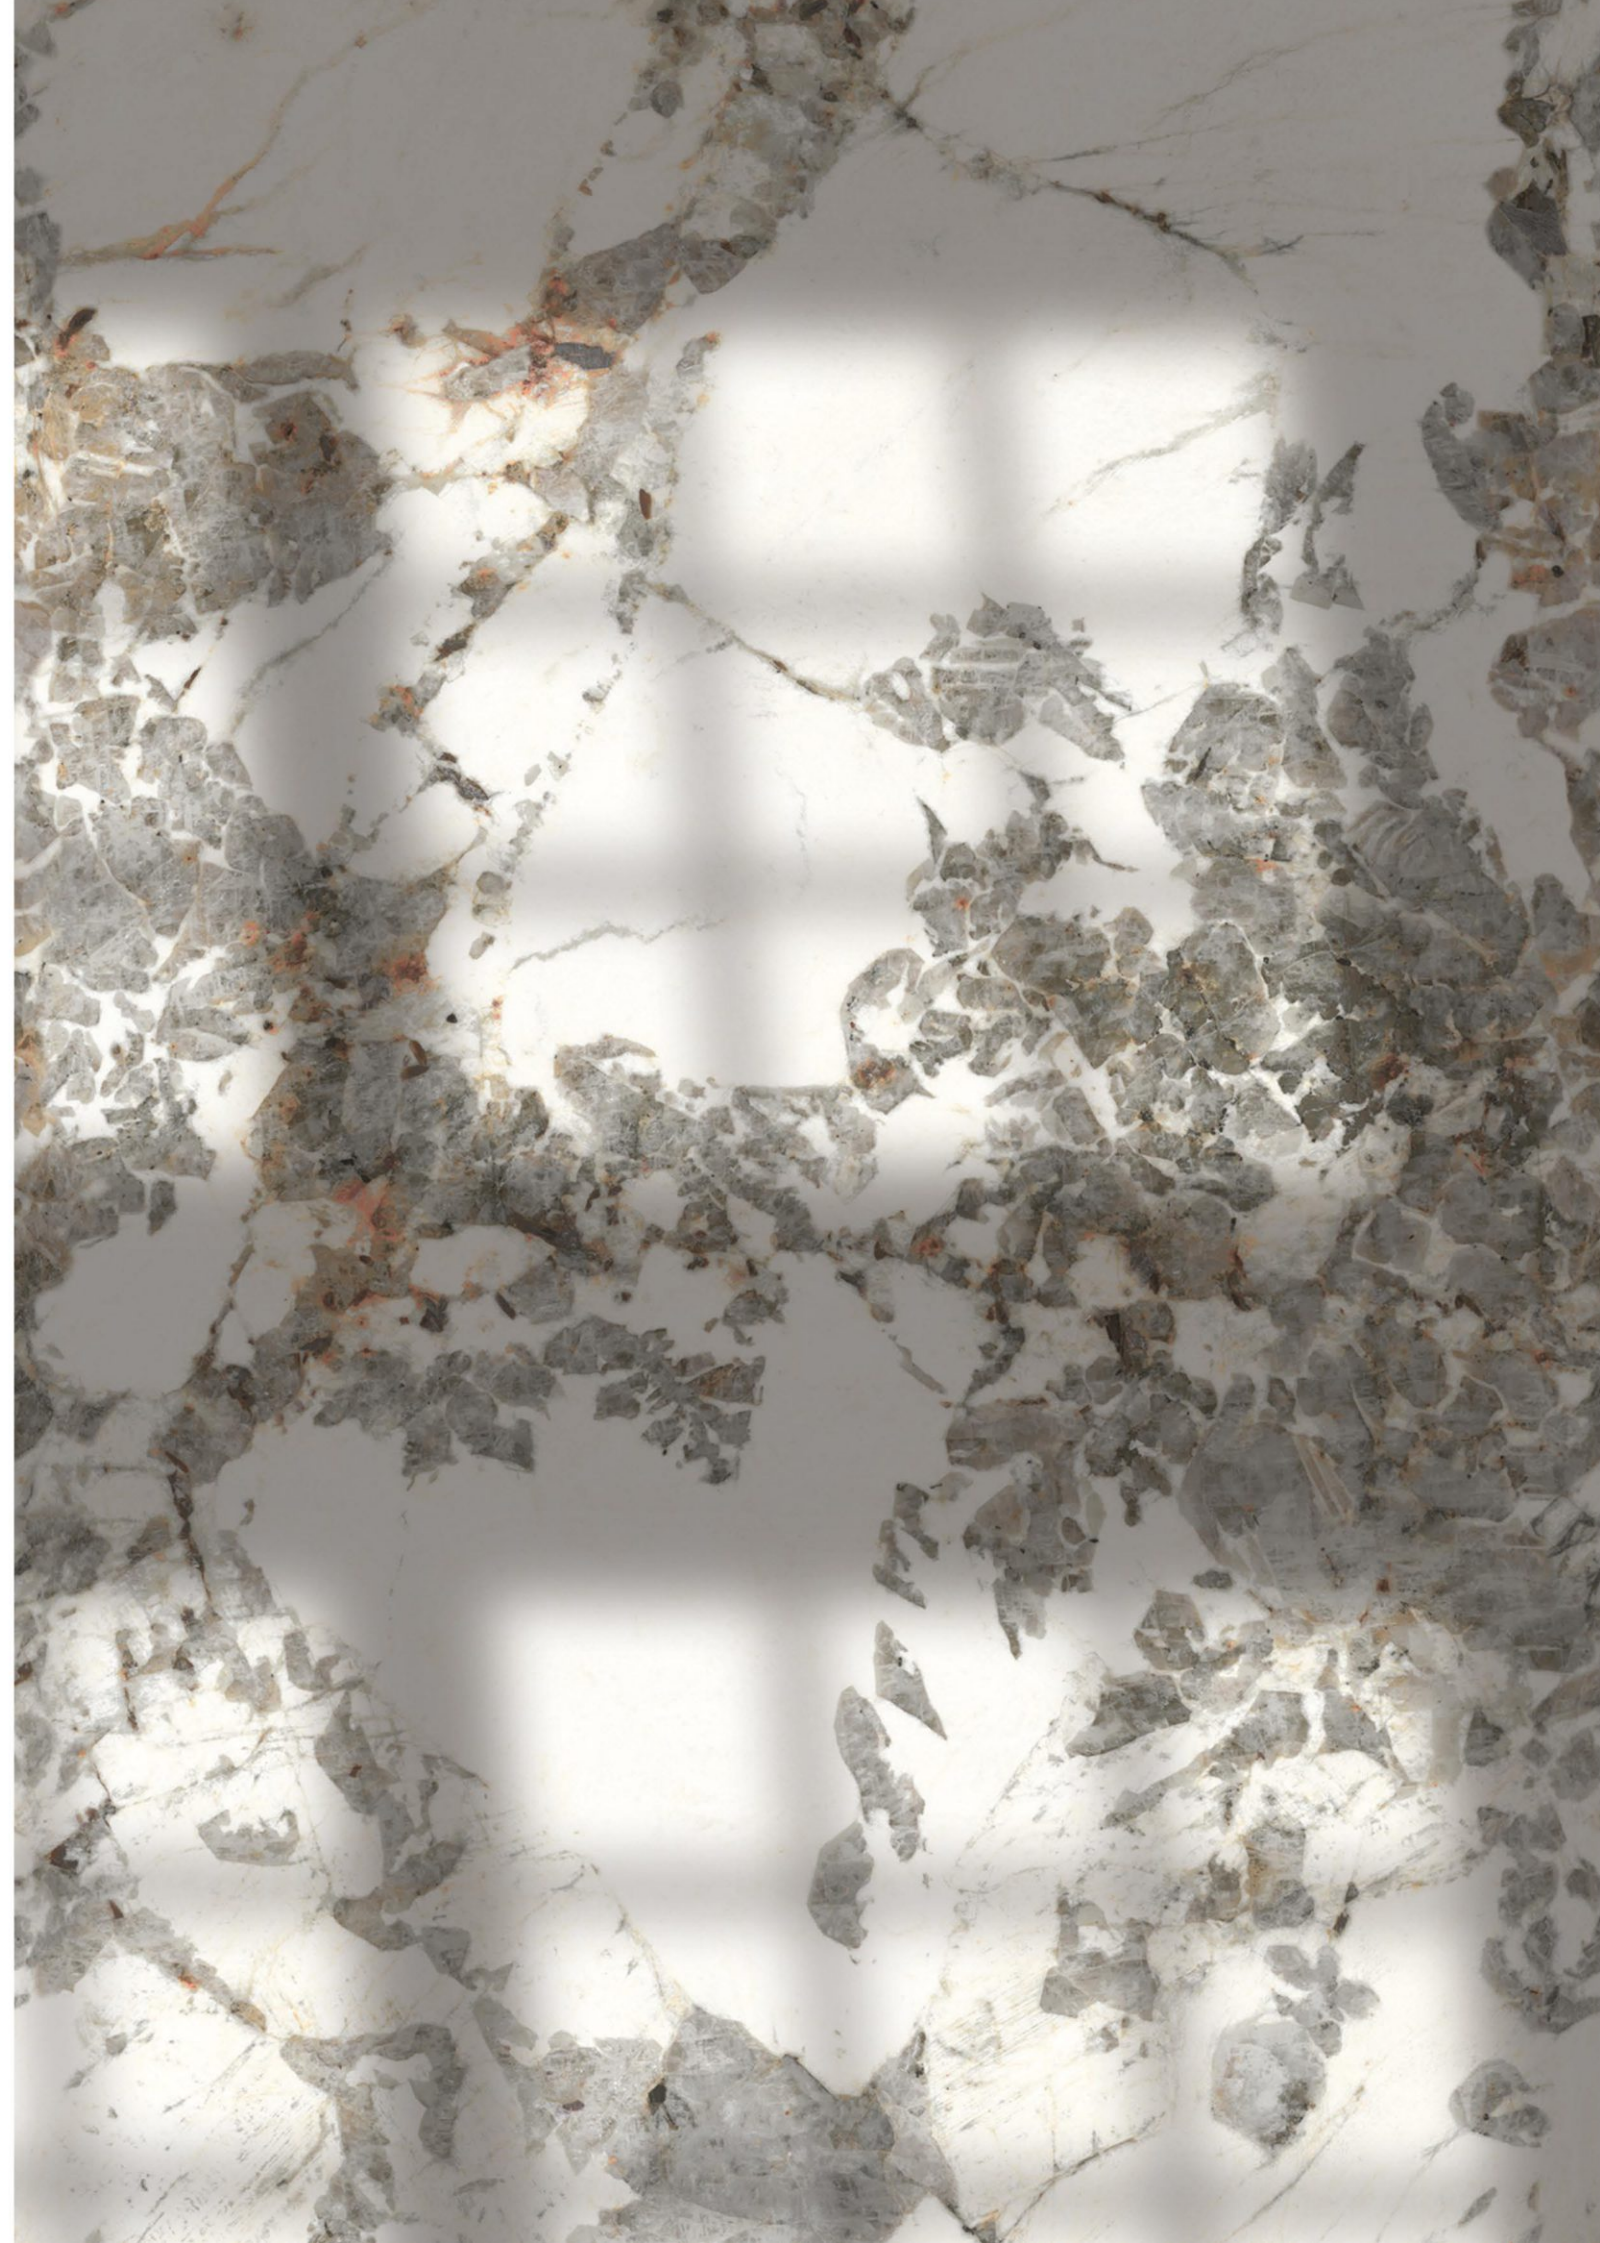

MITRAL

Size
60x120cm

Finish
Glossy

Random
04 Faces