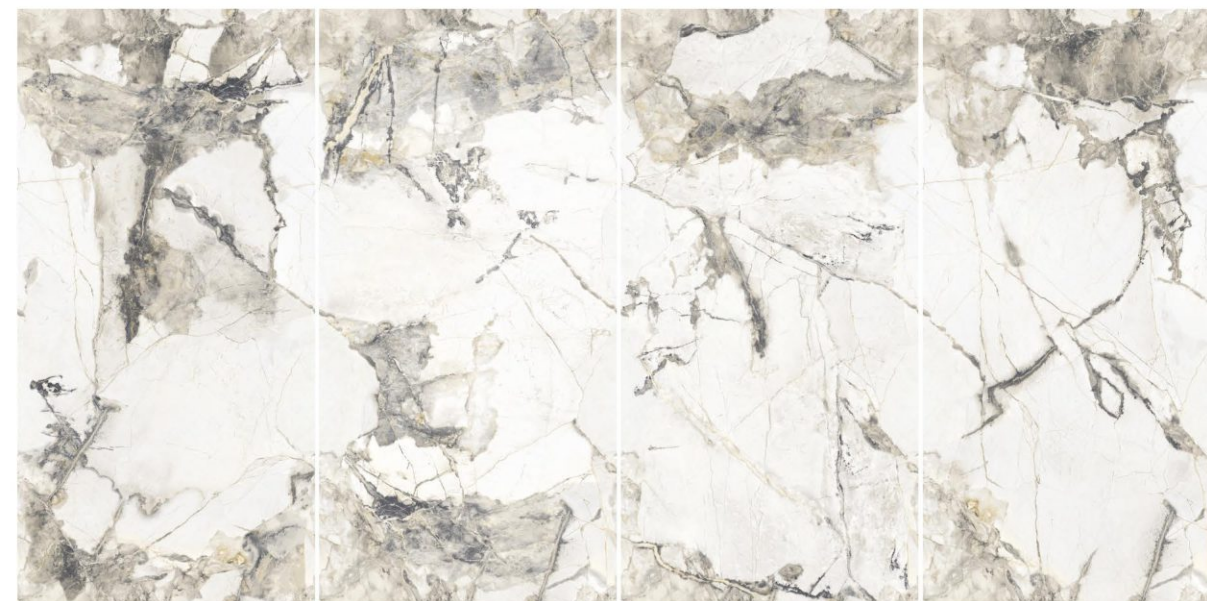

INVISIBAL

Plush textures in gleaming velvety finish evoked a sense of grandeur.

Size
60x120cm

Finish
Glossy

Random
04 Faces

Possibility - 1

Verticle