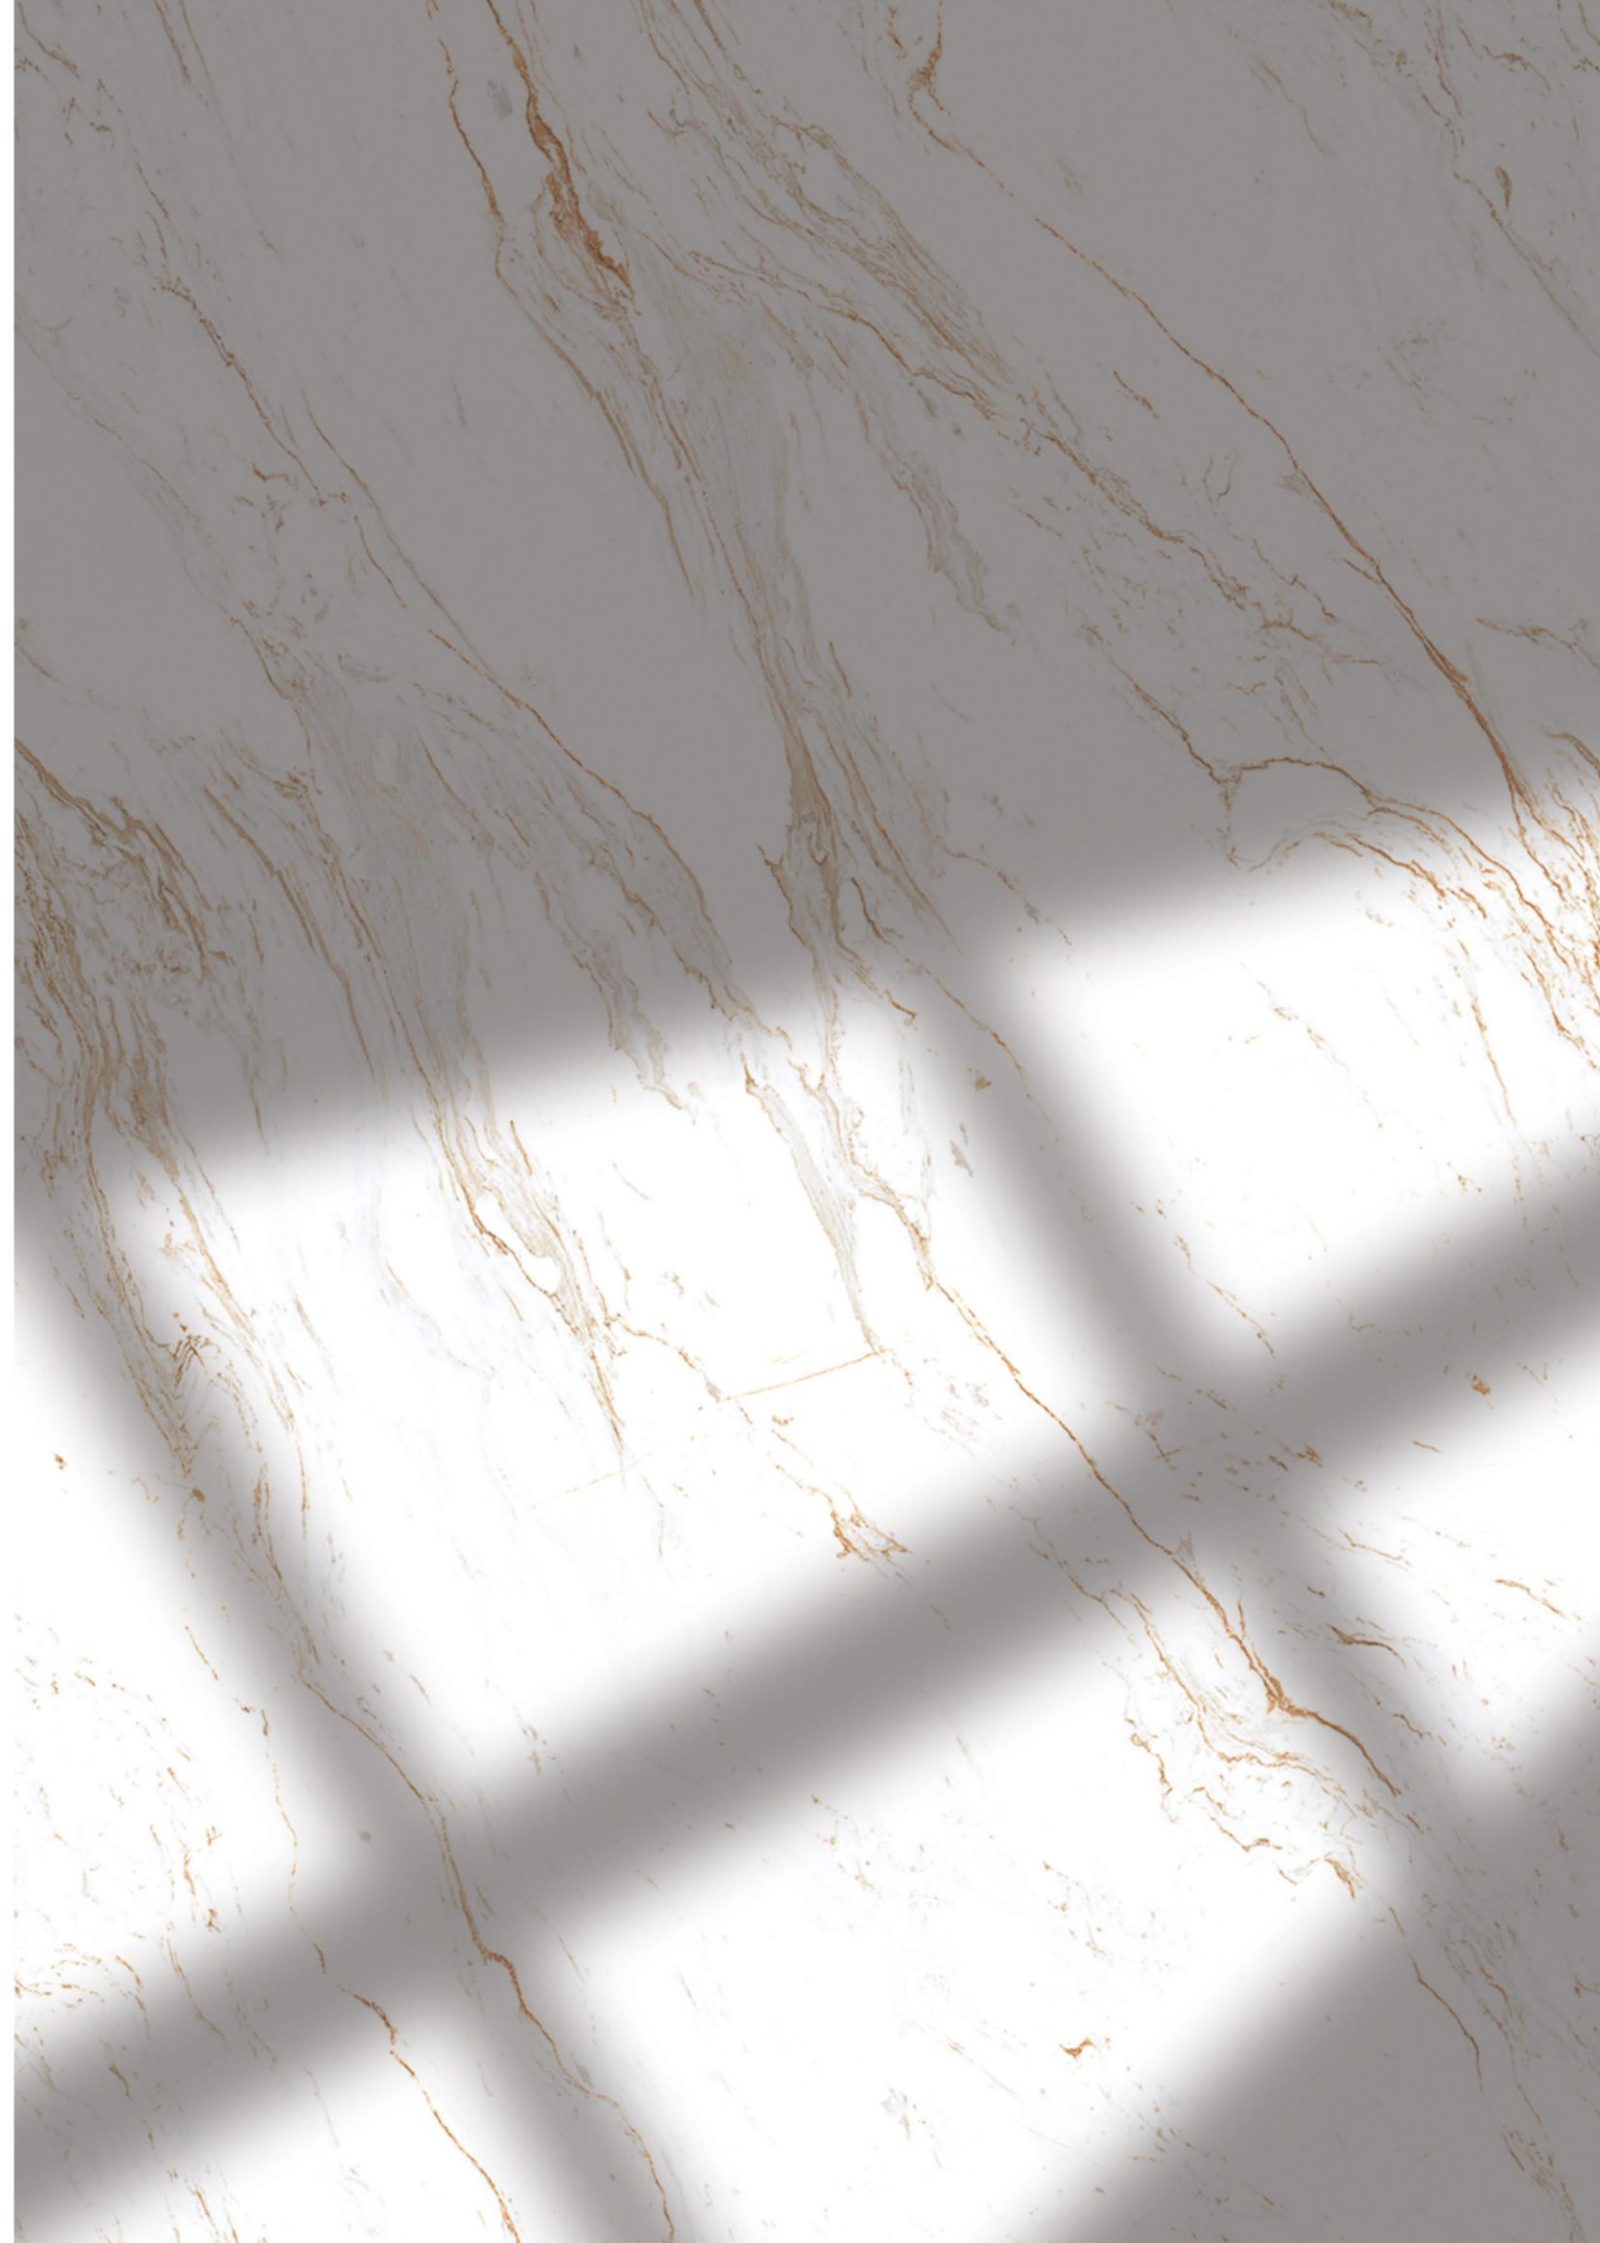

NOVEL STATUARIO

Size
60x120cm

Finish
Glossy

Random
03 Faces