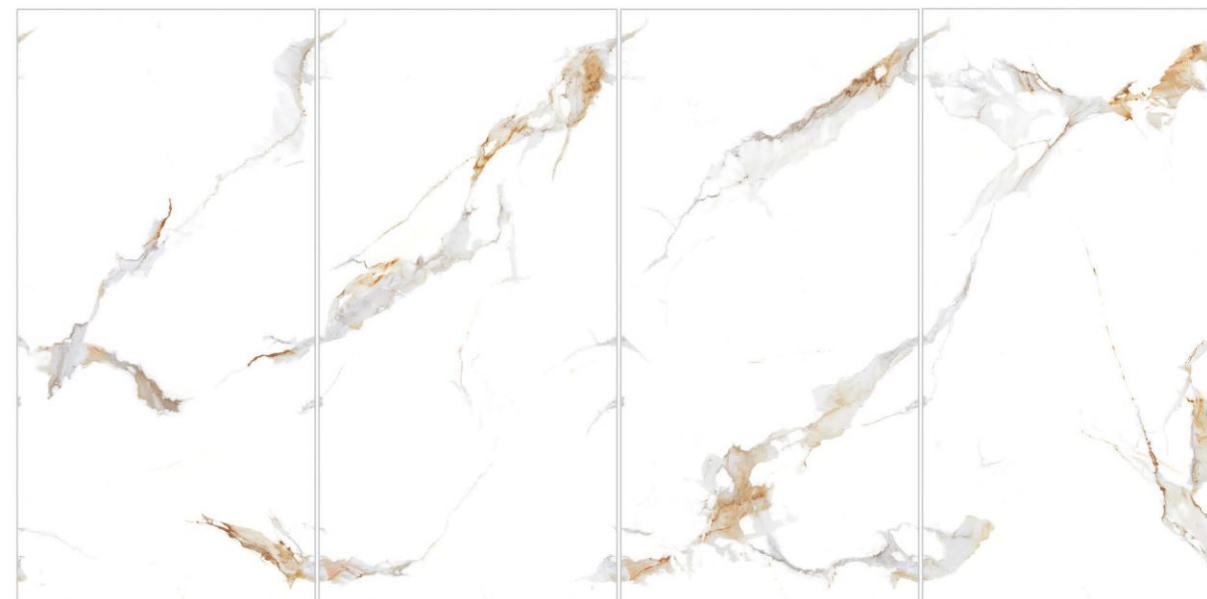

STATUARIO

Brilliant colors in glossy touch; tiles that enchant and inspire wonder.

Size
60x120cm

Finish
Glossy

Random
04 Faces

Possibility - 1

Verticle