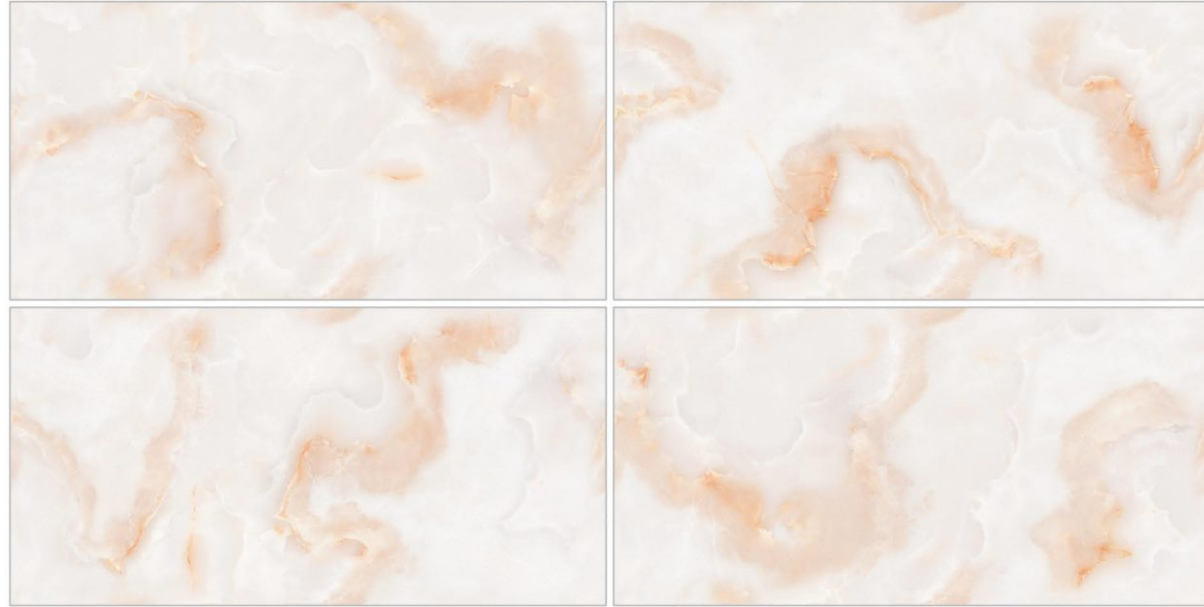

Possibility - 1

Verticle

Possibility - 2

Horizontal

WINE ONYX

Size
60x120cm

Finish
Glossy

Random
04 Faces

Horizontal

ANIMA BROWN

ANIMA CREMA

ANIMA GREY

ANIMA WHITE

CREMONA

Brilliant colors in glossy touch; tiles that enchant and inspire wonder.

Size
60x120cm