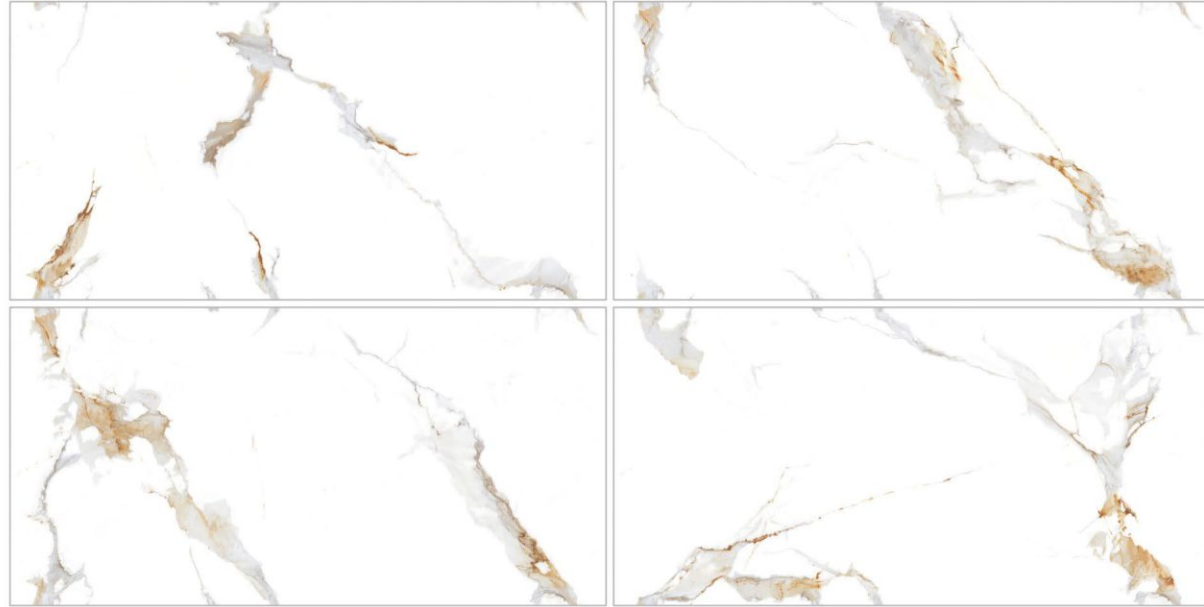

Verticle

Possibility - 2

Horizontal

STATUARIO LICHI

Size
60x120cm

Finish
Glossy

Random
04 Faces

TECHNICAL SPECIFICATION - VITRIFIED TILES- POLISHED