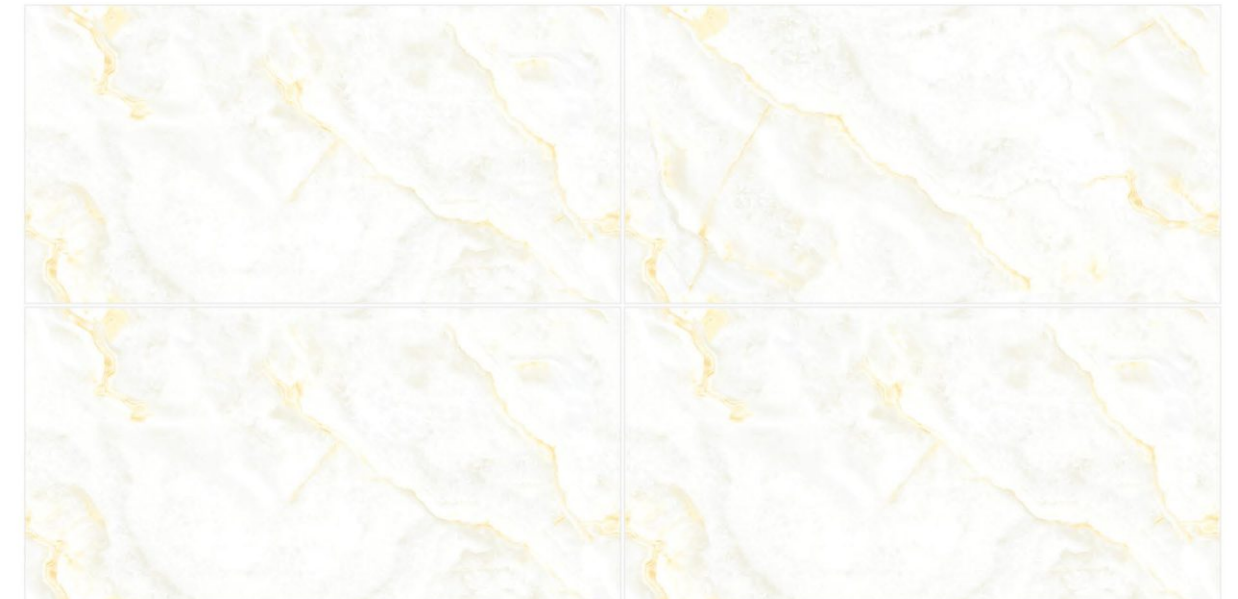

Possibility - 2

Horizontal