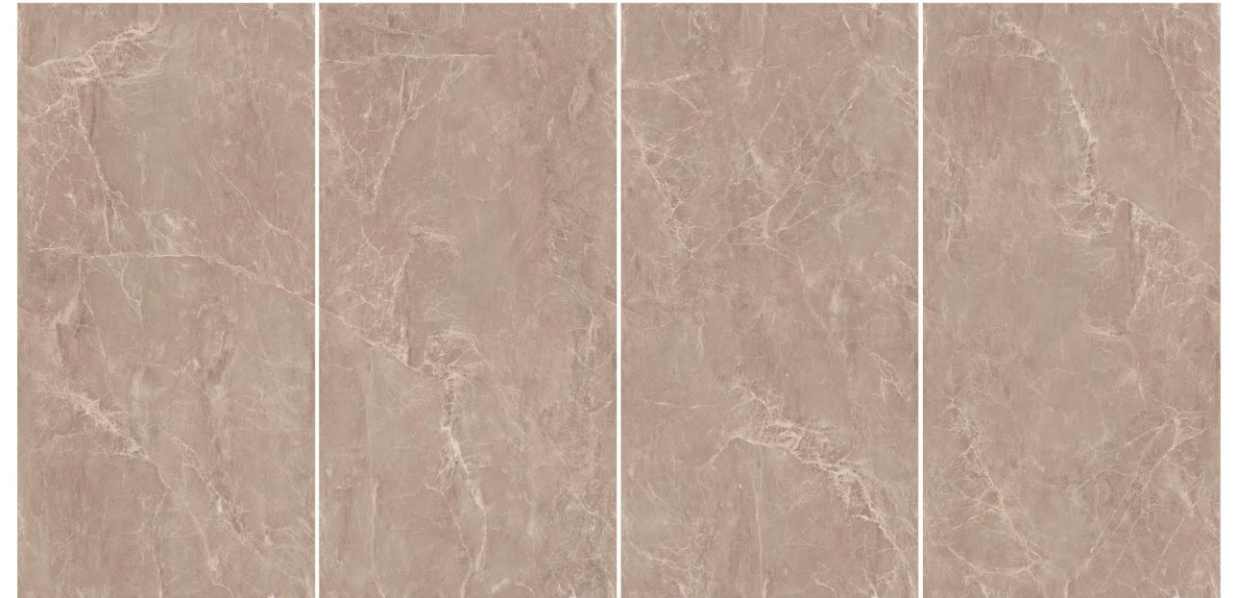

ANIMA

Radiant glow&mesmerizing patterns transform spaces into works of art.

Size
60x120cm

Finish
Glossy

Random
04 Faces

Possibility - 1

Verticle