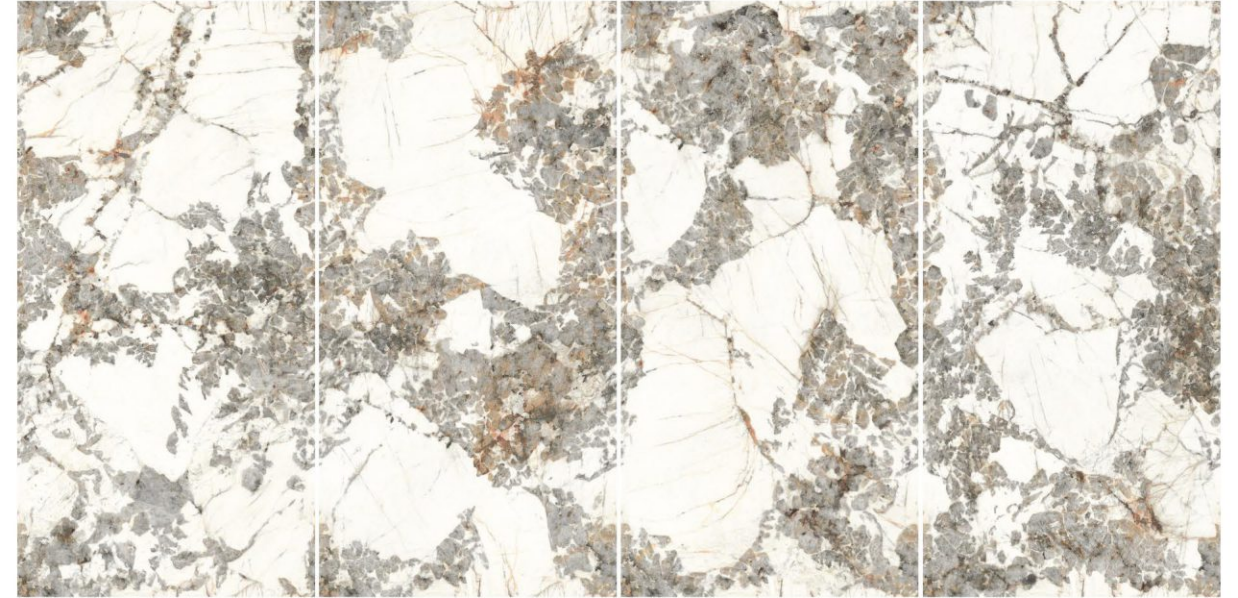

Show your classy choice with glamorous tiles that attracts all.

Size
60x120cm

Finish
Glossy

Random
04 Faces

Possibility - 1

Verticle

Possibility - 2

Horizontal