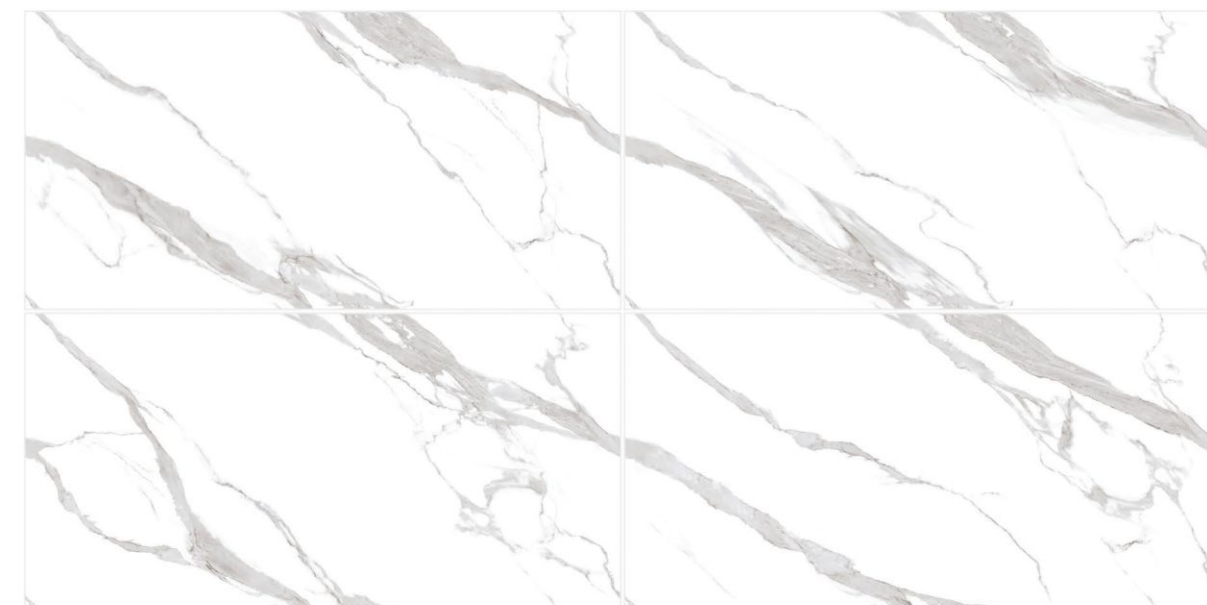

Possibility - 2

Horizontal