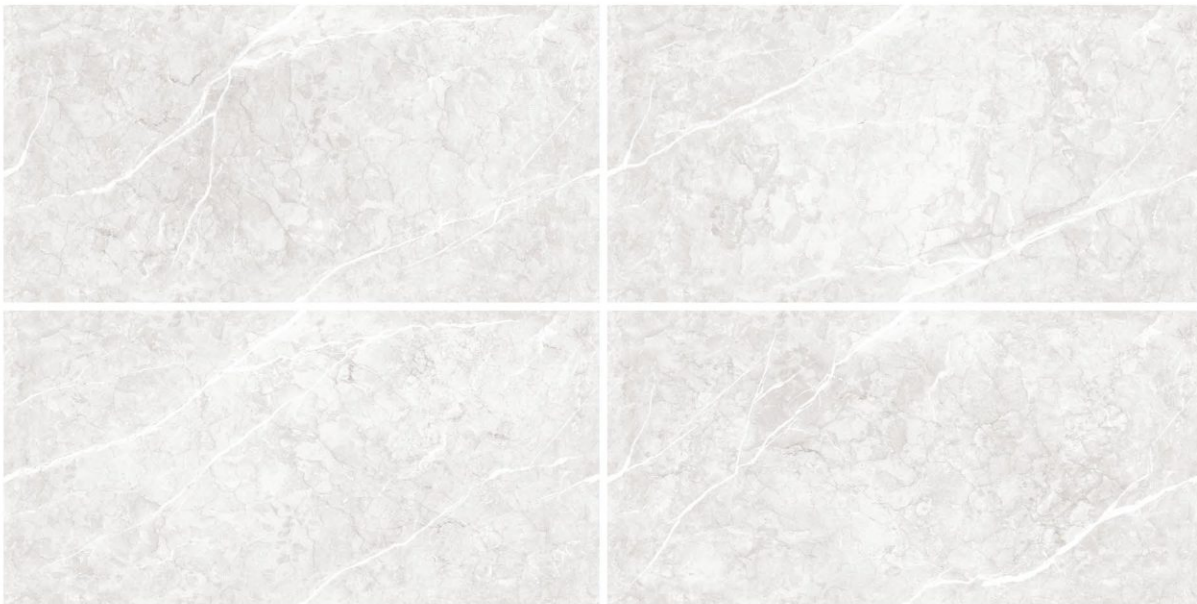

ANTIQUÉ WHITE