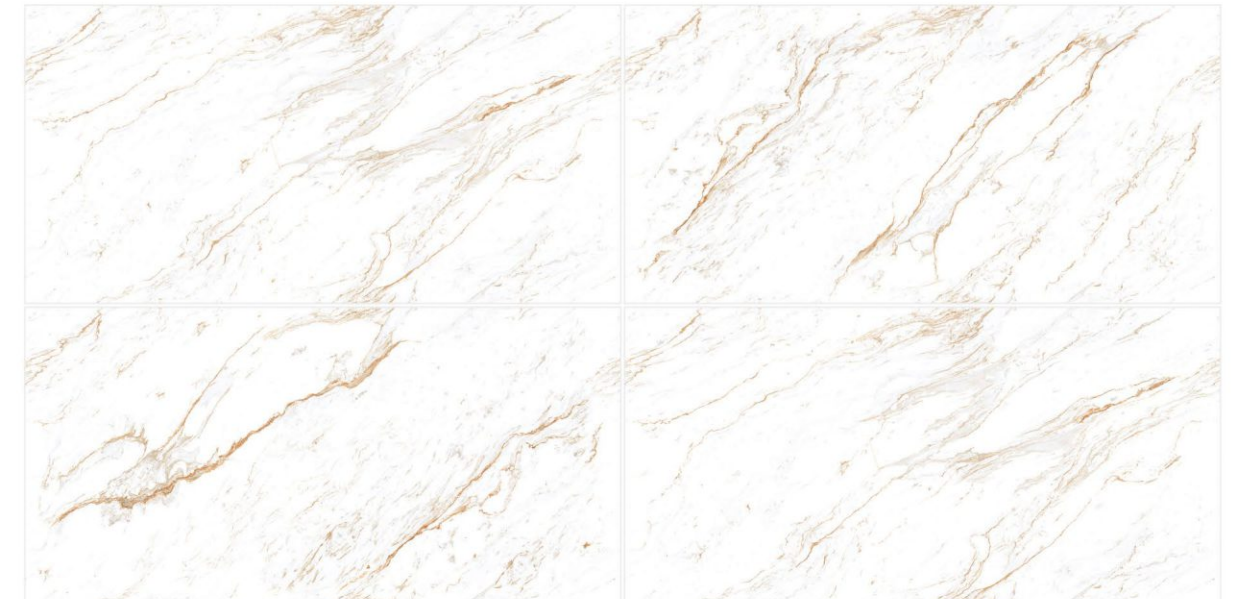

Random
03 Faces

Possibility - 1

Verticle

Possibility - 2

Horizontal

NOVEL STATUARIO

Size
60x120cm

Finish
Glossy