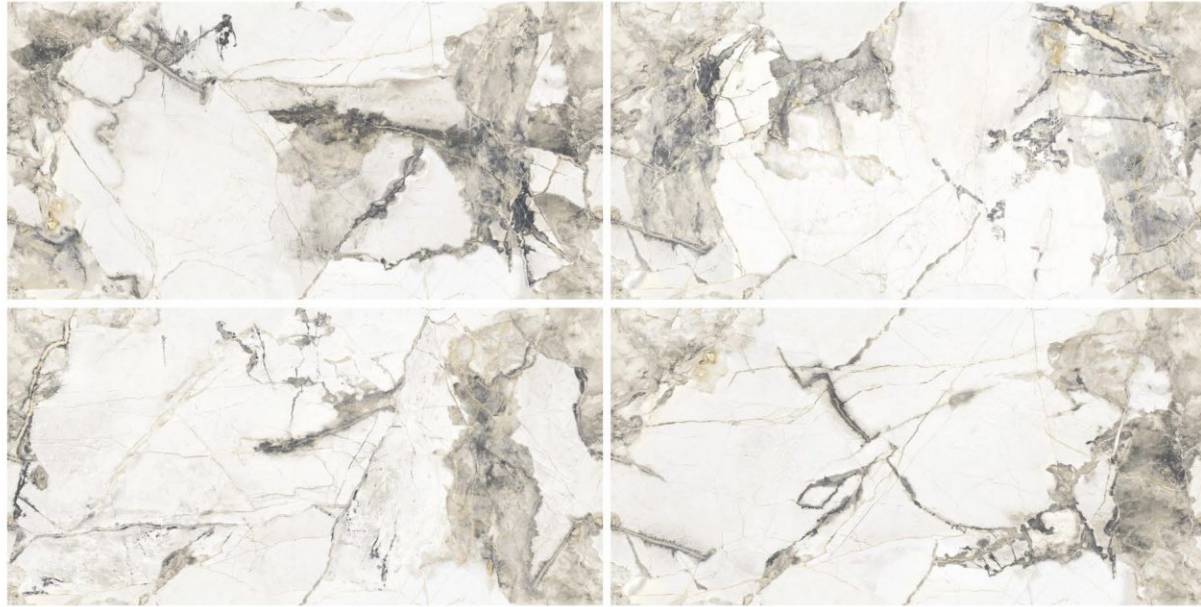

Horizontal

INVISIBAL PEARL

Size
60x120cm

Finish
Glossy

Random
04 Faces

JETTO

Vivid colors with a glossy touch showcase energetic charm.

Size
60x120cm