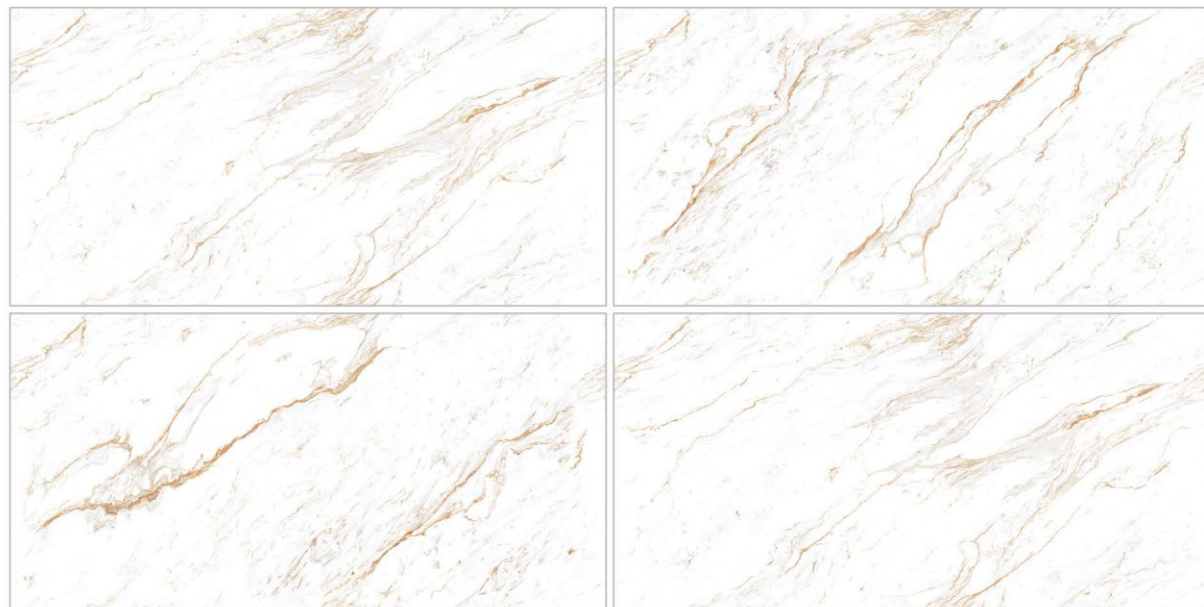

Random
03 Faces

Possibility - 1

Verticle

Possibility - 2

Horizontal

NOVEL STATUARIO

Size
60x120cm

Finish
Glossy