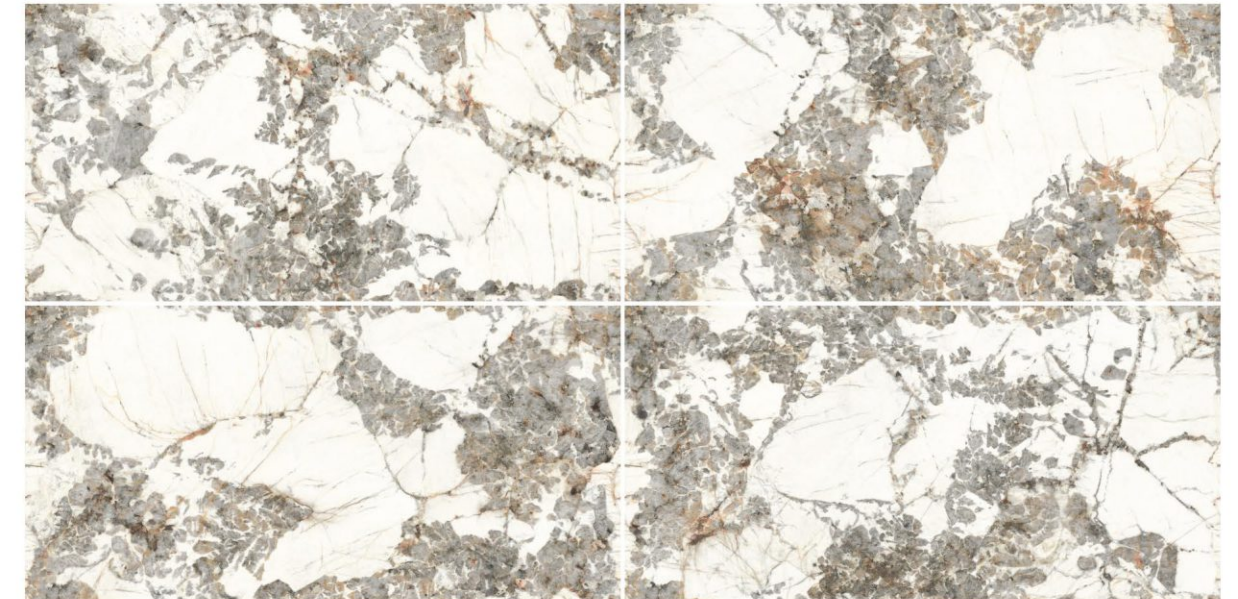

Show your classy choice with glamorous tiles that attracts all.

Size
60x120cm

Finish
Glossy

Random
04 Faces

Possibility - 1

Verticle

Possibility - 2

Horizontal