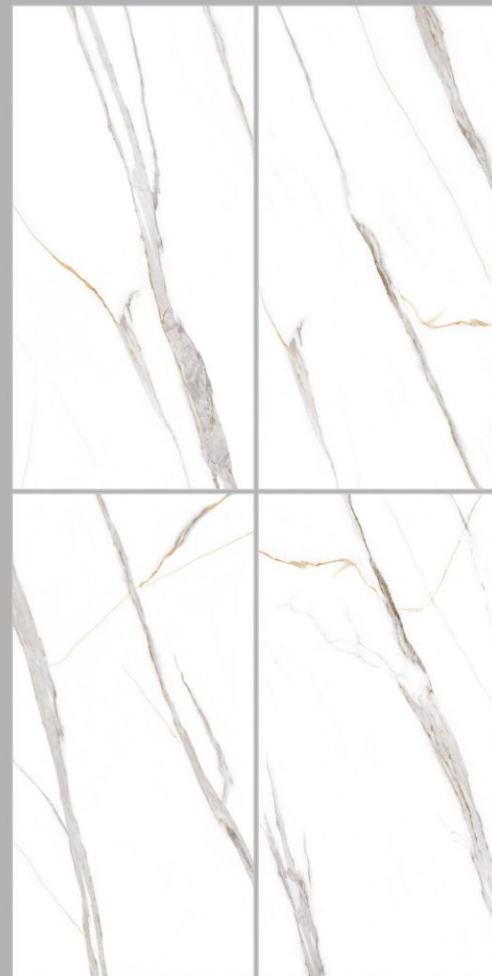

## STATUARIO NEVO EXTRA

With its dazzling patterns and glossy gleam, marble adds a touch of luxury, allure, and mesmerizing charm to interiors.

**STATUARIO  
NEVO  
EXTRA**

**600x1200mm**

Available Finish  
**Glossy**