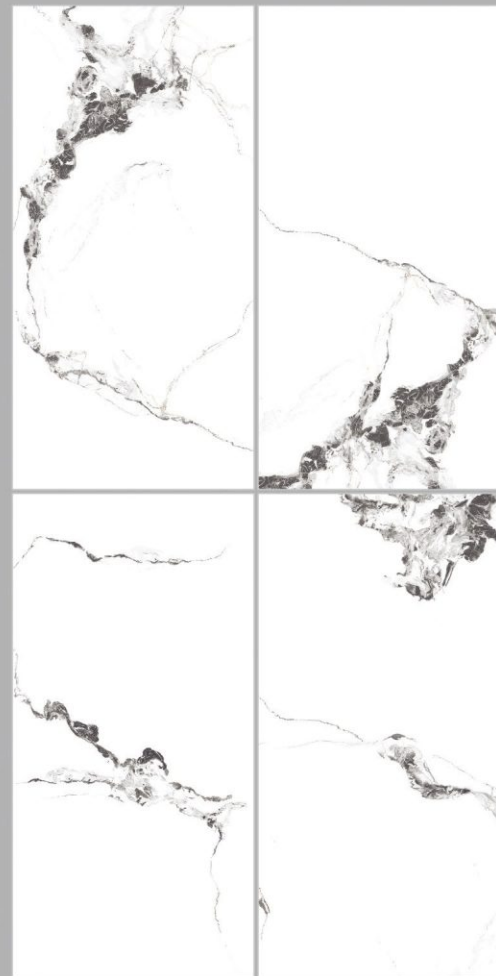

## TENDENZA

Marble's delightful designs and radiant appearance create an atmosphere of spellbinding and mesmerizing beauty.

**TENDENZA  
WHITE**

**600x1200mm**

Available Finish  
**Glossy**

**4 RANDOM**

# VOLCANO

The awesome patterns and astonishing glow of marble evoke sophistication, magnificence, and breathtaking beauty.

**VOLCANO  
WHITE**

**600x1200mm**

Available Finish  
**Glossy**

**7 RANDOM**