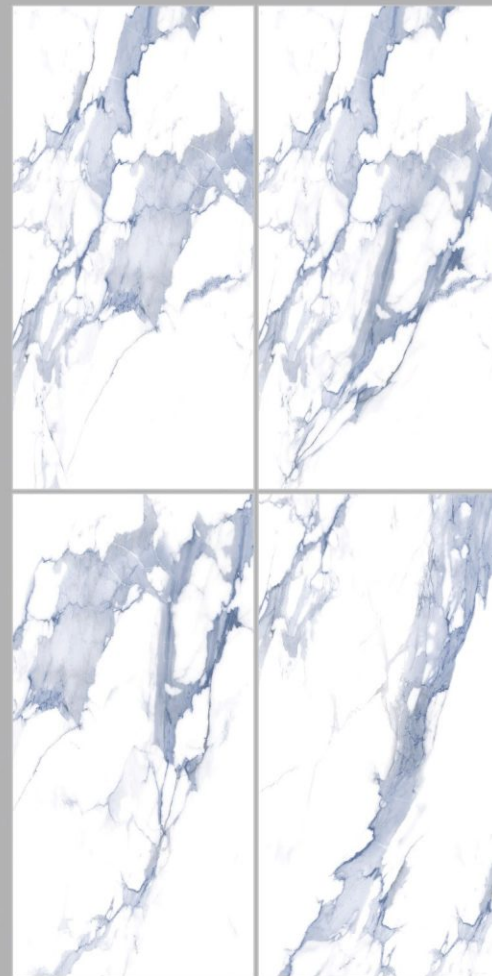

## STATUARIO OCEAN

The lavish veining and radiant finish of marble evoke a sense of opulence, magnificence, and lavish vibe.

**STATUARIO  
OCEAN**

**600x1200mm**

Available Finish  
**Glossy**

**8 RANDOM**