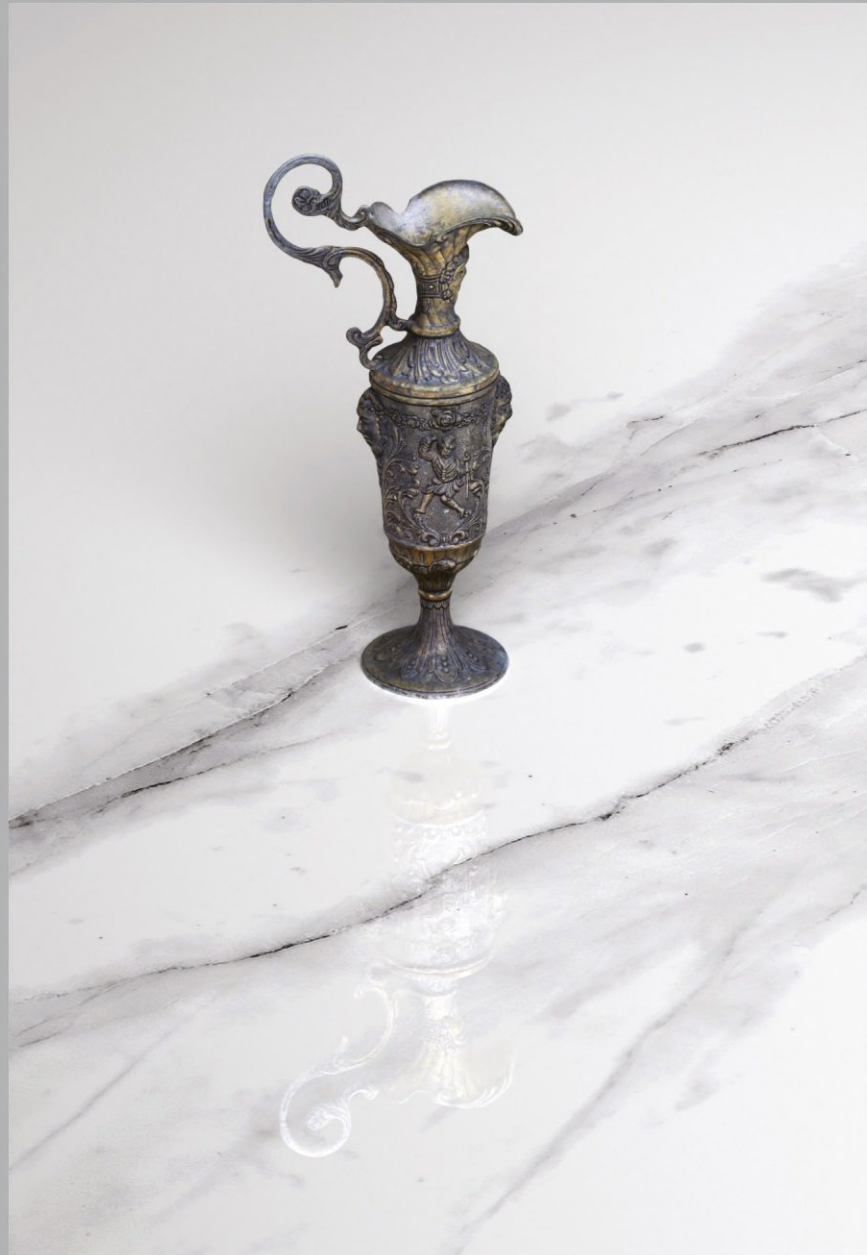

STATUARIO RUMAS

Marble's mesmerizing patterns and polished glossy finish lend an air of luxury, allure, and charm to any space.