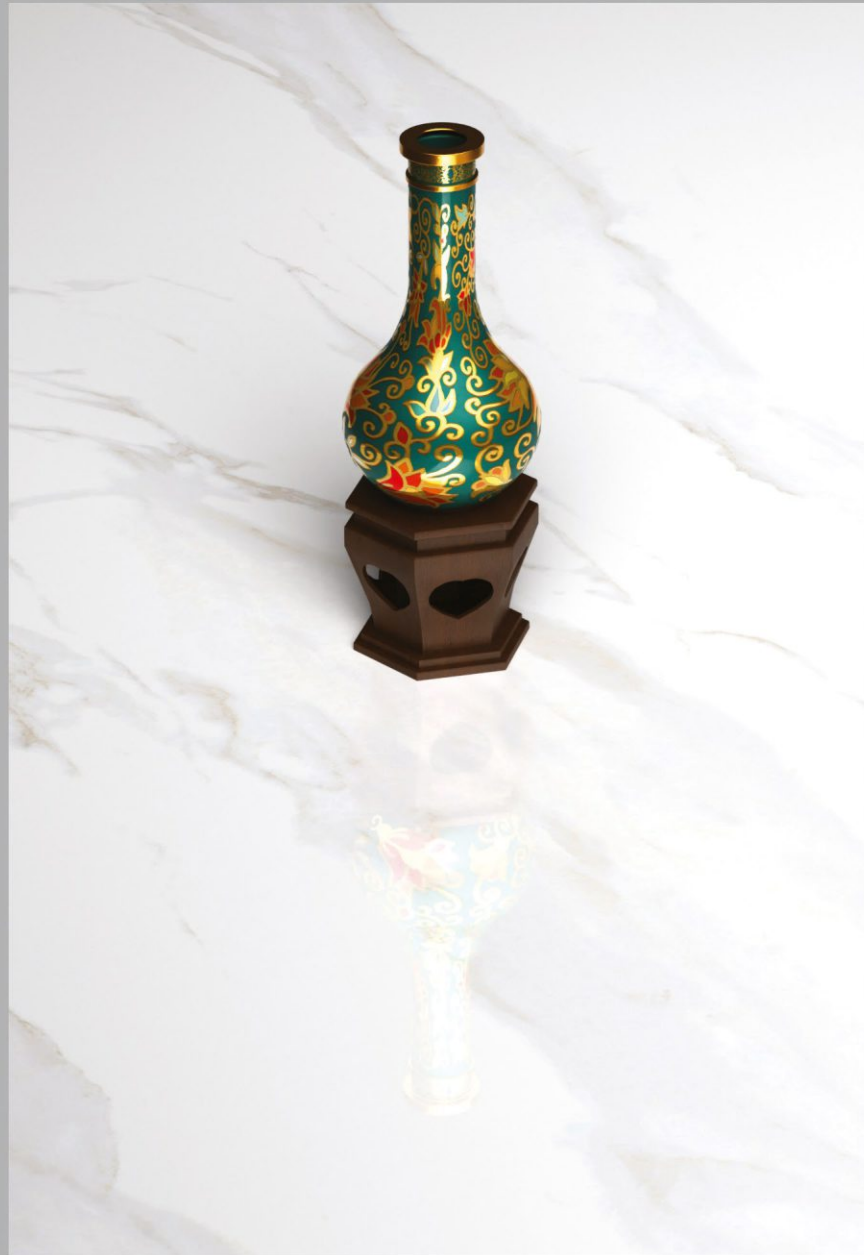

STATUARIO FEEL

Marble's rich veins and glossy appearance create an atmosphere of opulence, grandeur, and irresistible allure.