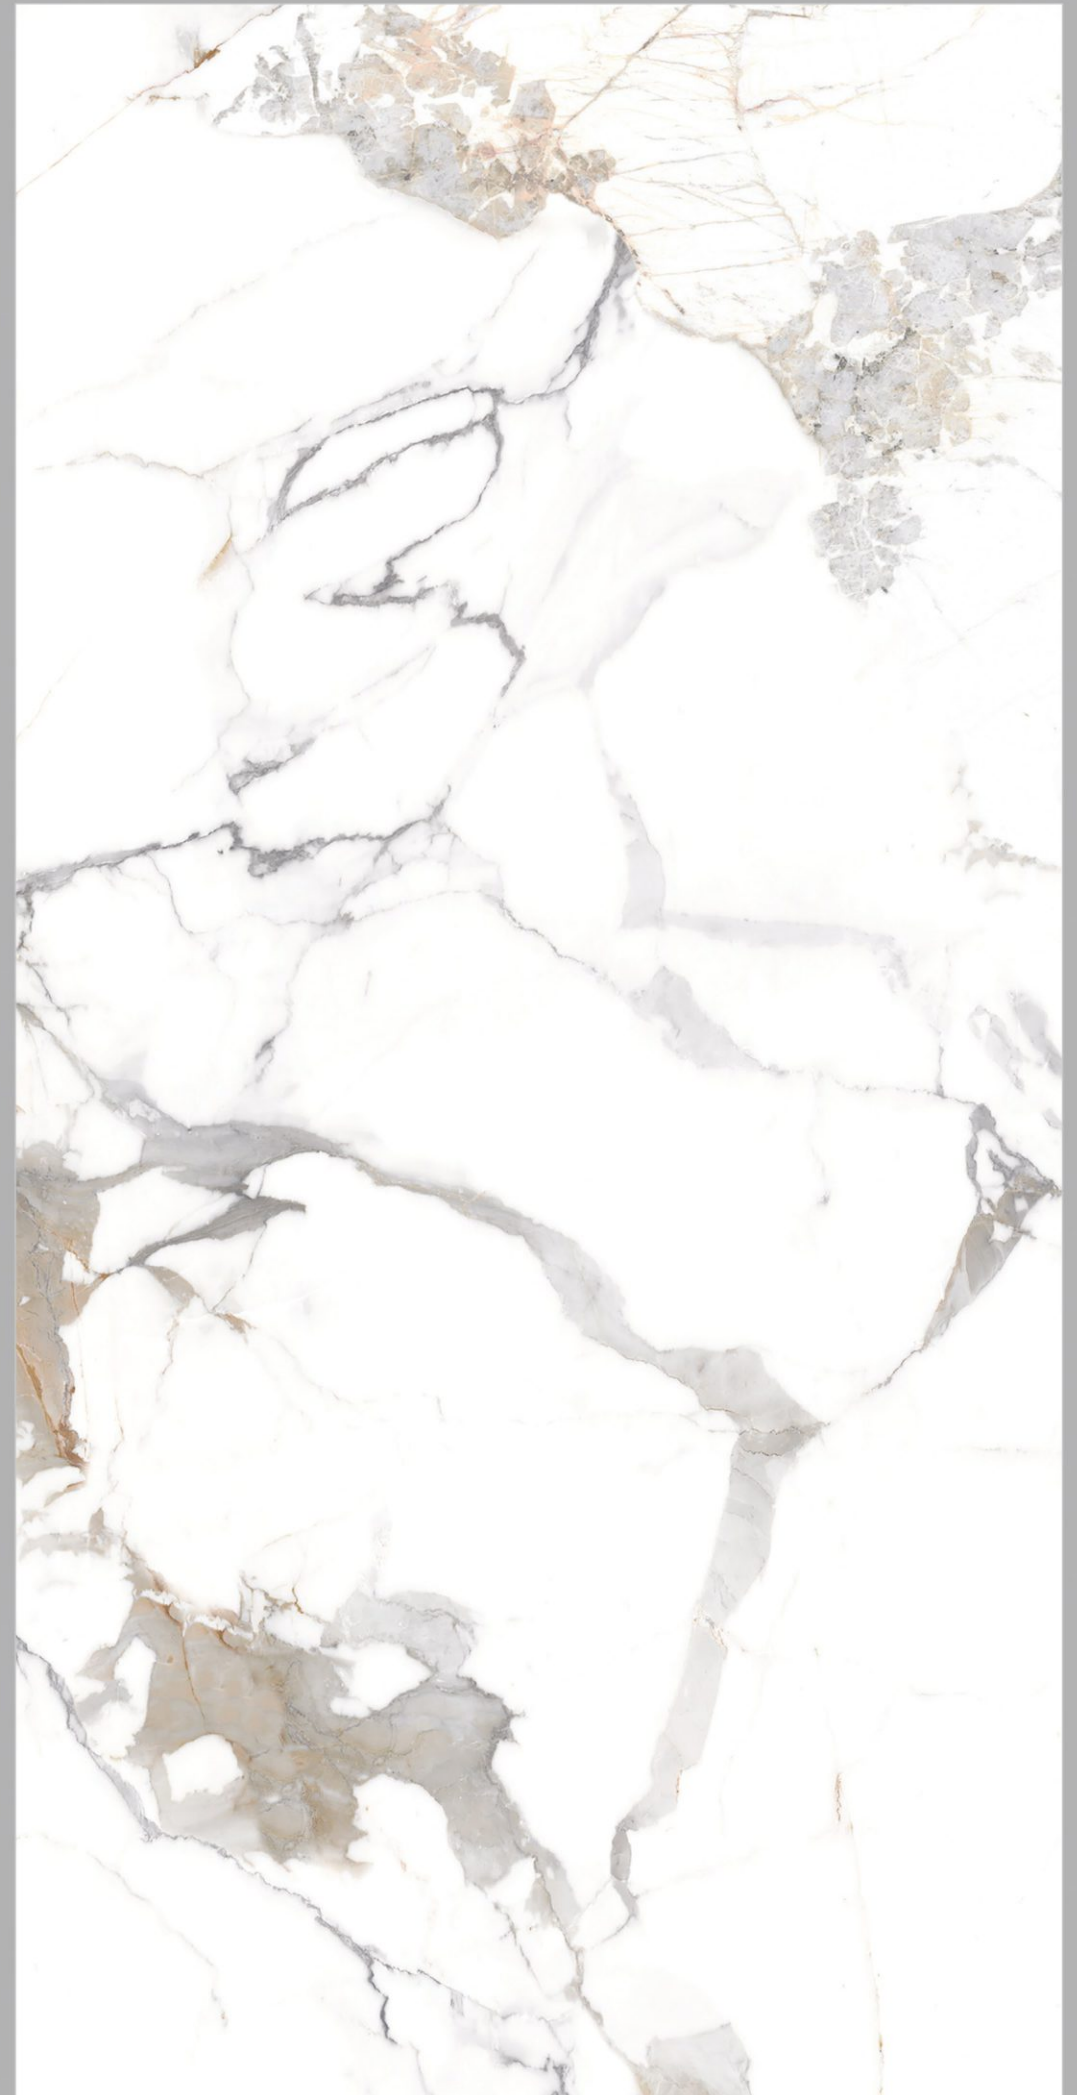

STATUARIO MYTHOS

Marble's intricate designs and reflective luster imbue spaces with richness, splendor, and captivating allure.